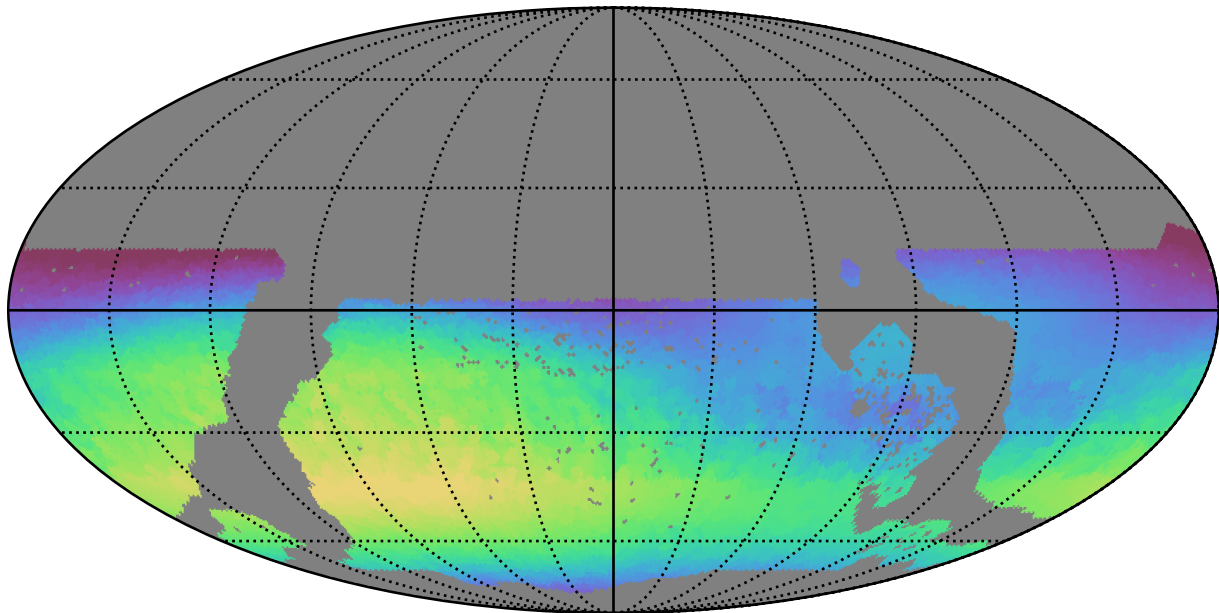

too\_ignore\_10\_1v3.4\_10yrs WFD all bands: Max skyBrightness

22.55 22.575 22.60 22.625 22.65 22.675 22.70 22.725 22.75 22.775 22.80

Max skyBrightness (mag/sq arcsec)