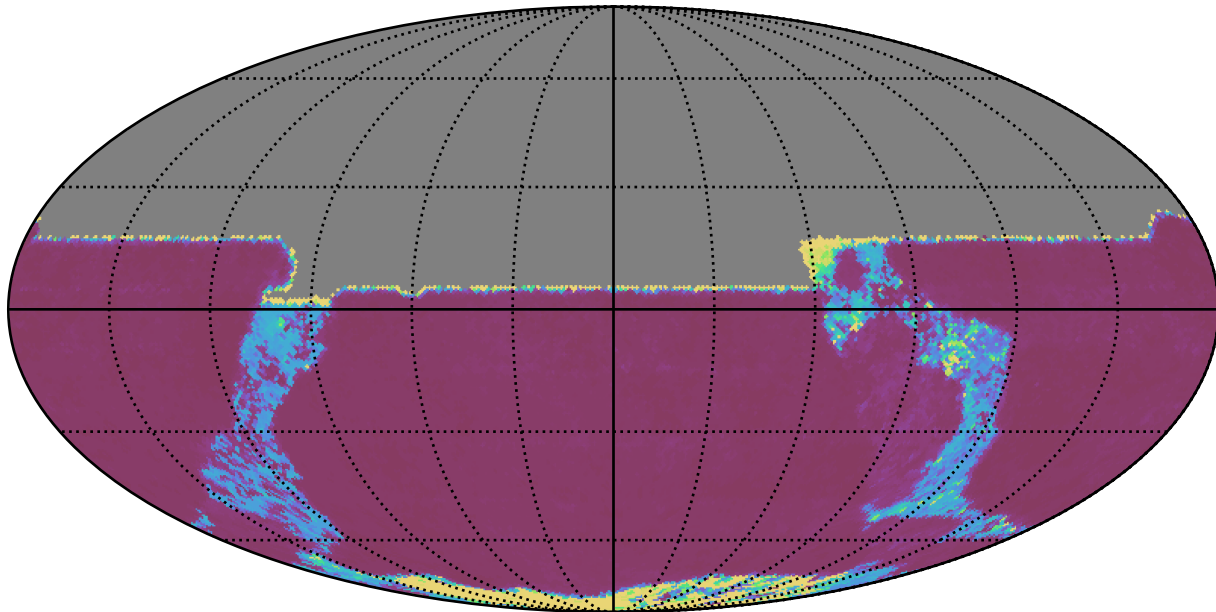

too_ignore_10_1v3.4_10yrs All sky y band: 20thPercentile Inter-Night Gap

20thPercentile Inter-Night Gap
(days)