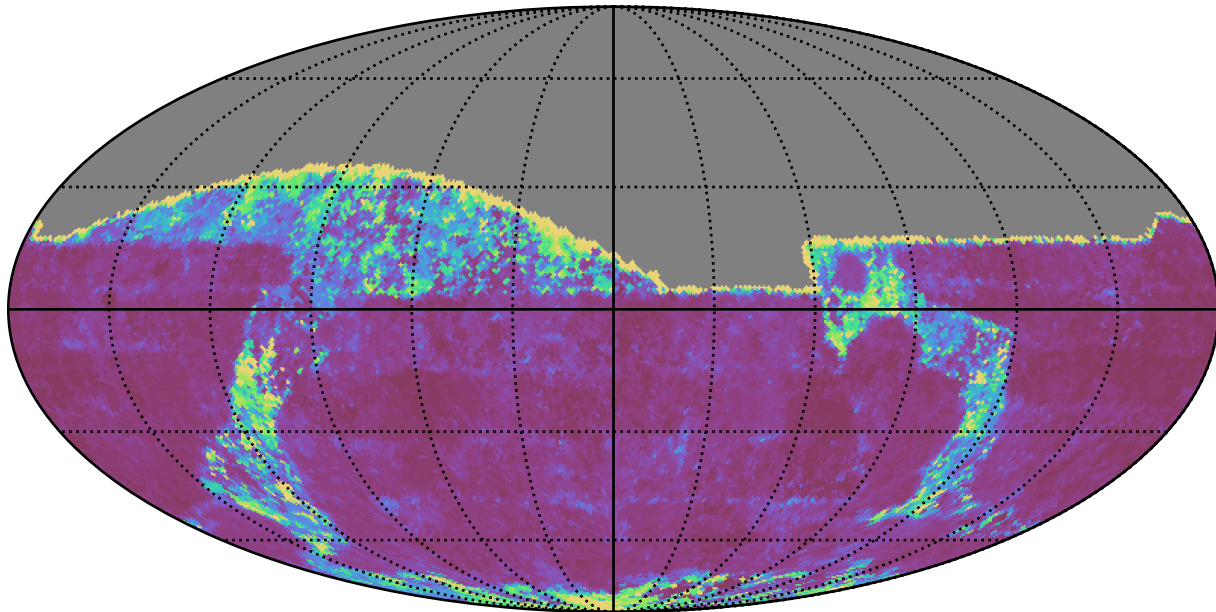

too_ignore_10_1v3.4_10yrs All sky g band: 20thPercentile Inter-Night Gap

20thPercentile Inter-Night Gap
(days)