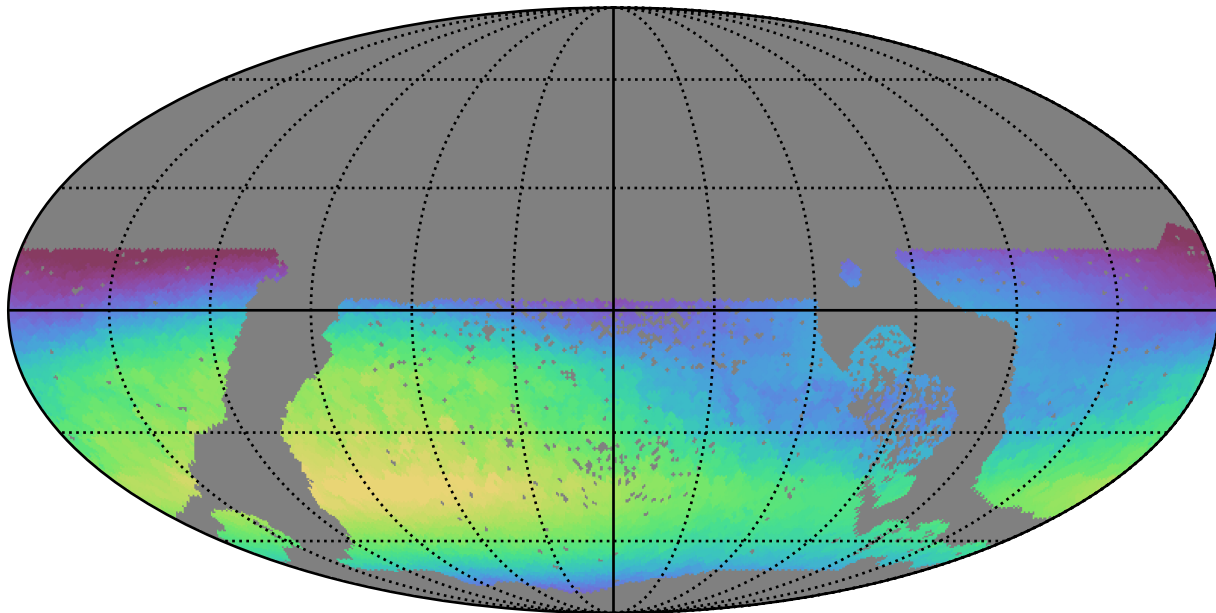

too_ignore_100_4v3.4_10yrs WFD all bands: Max skyBrightness

22.550 22.575 22.600 22.625 22.650 22.675 22.700 22.725 22.750 22.775 22.800

Max skyBrightness (mag/sq arcsec)