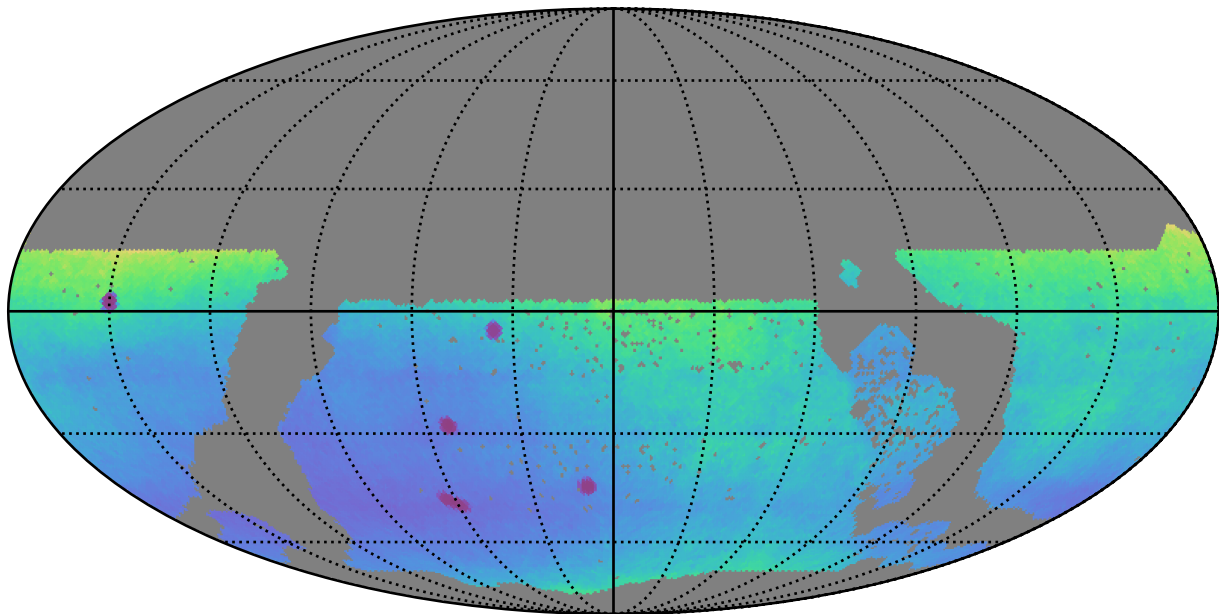

too_ignore_100_1v3.4_10yrs WFD: Parallax Uncert @ 24.0

Parallax Uncert @ 24.0 (mas)