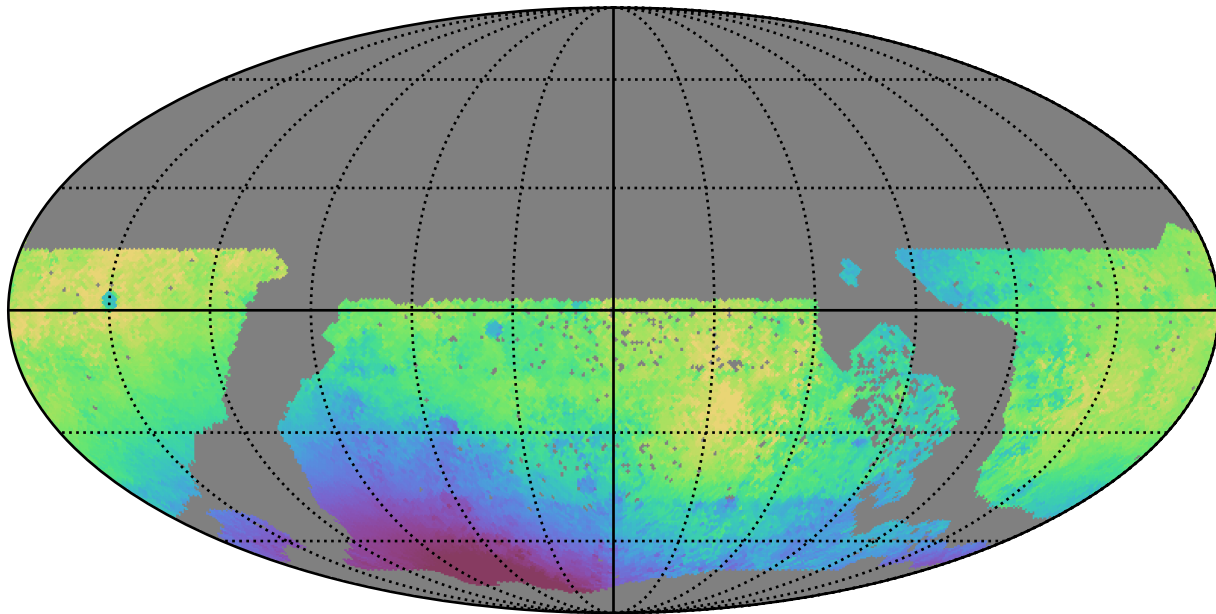

too_ignore_100_1v3.4_10yrs WFD g band: Median solarElong

Median solarElong (degrees)