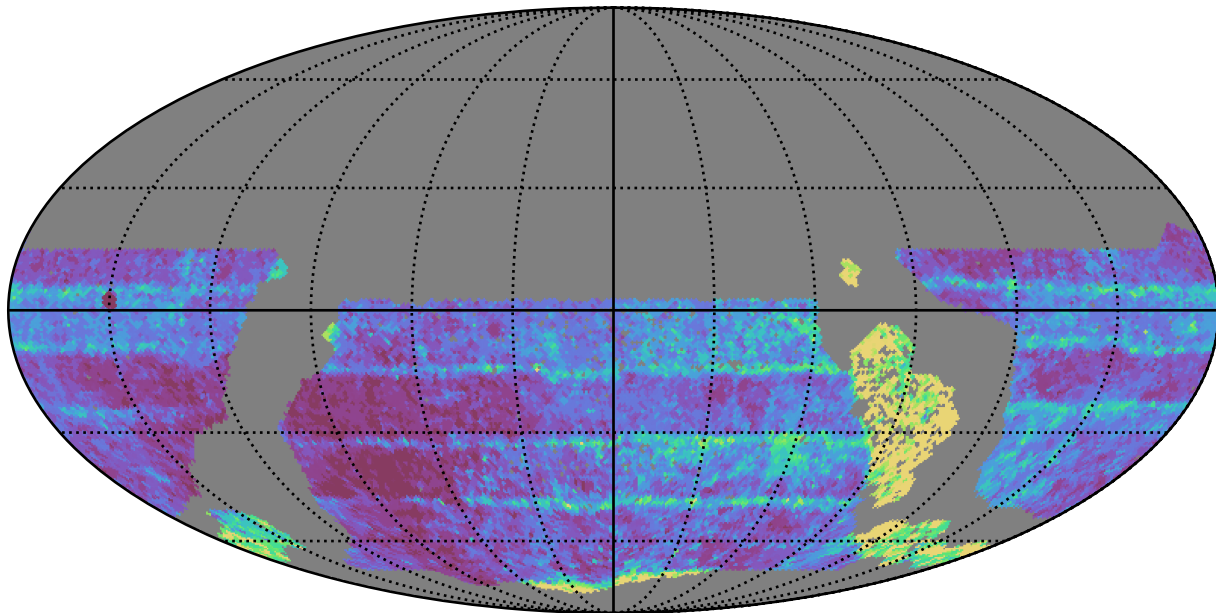

too_ignore_100_1v3.4_10yrs WFD z band: Median Inter-Night Gap

Median Inter-Night Gap (days)