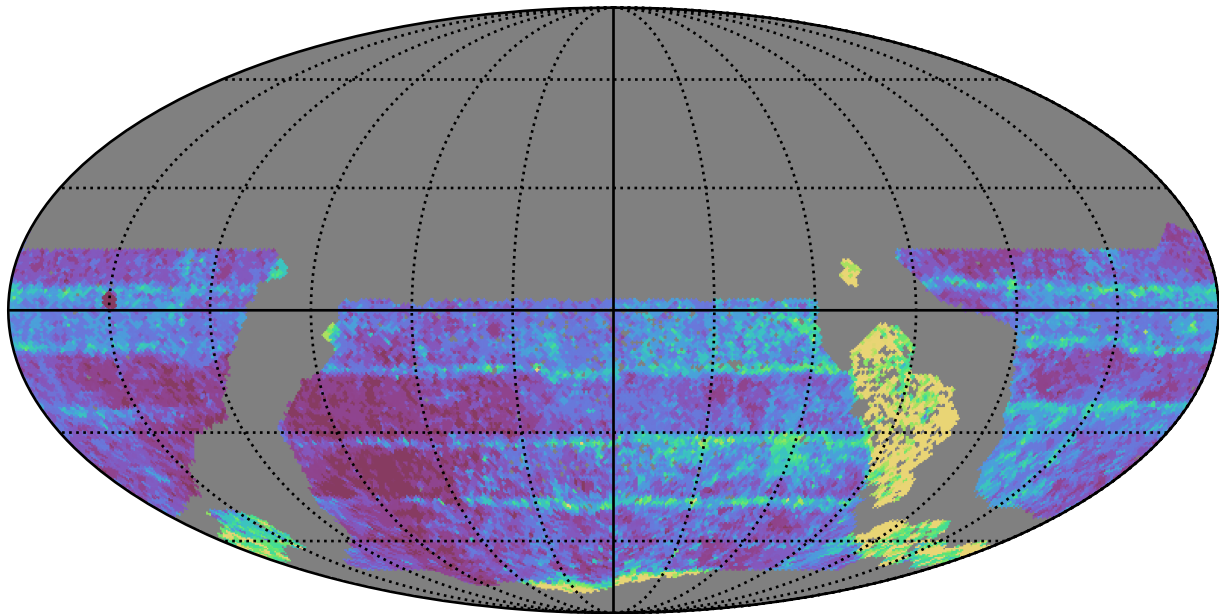

too_ignore_100_1v3.4_10yrs WFD z band: Median Inter-Night Gap

Median Inter-Night Gap (days)