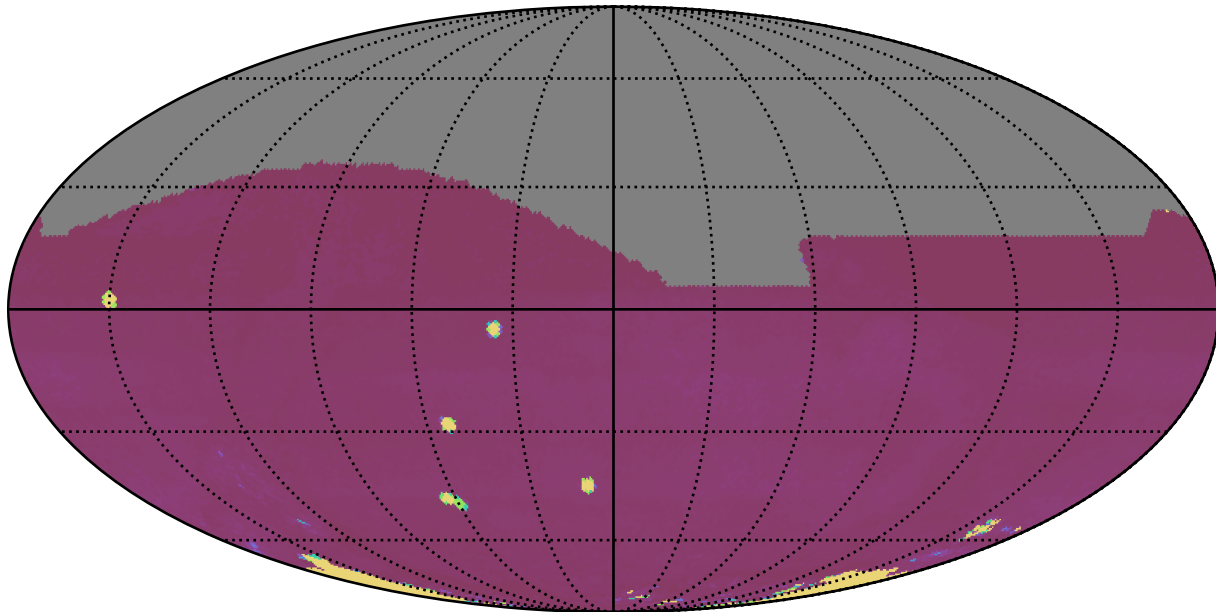

too_ignore_100_1v3.4_10yrs All sky: 75th Percentile Intranight Timespan

75th Percentile Intranight Timespan
(minutes)