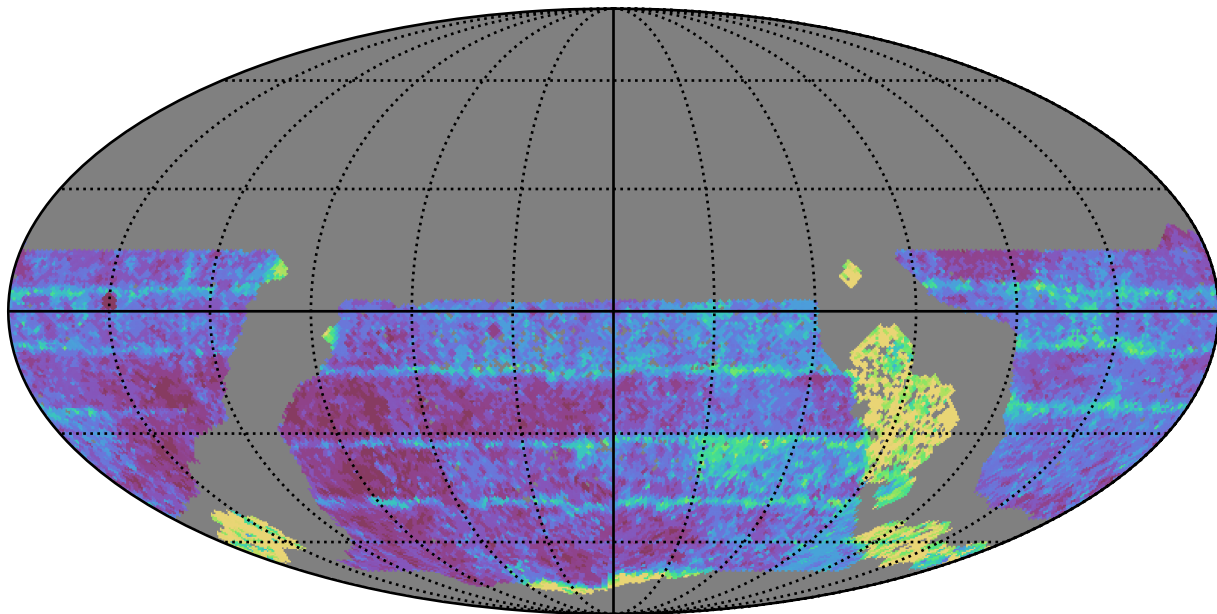

too_elab_r8_d3_ugrizy_v3.4_10yrs WFD z band: Median Inter-Night Gap

Median Inter-Night Gap (days)