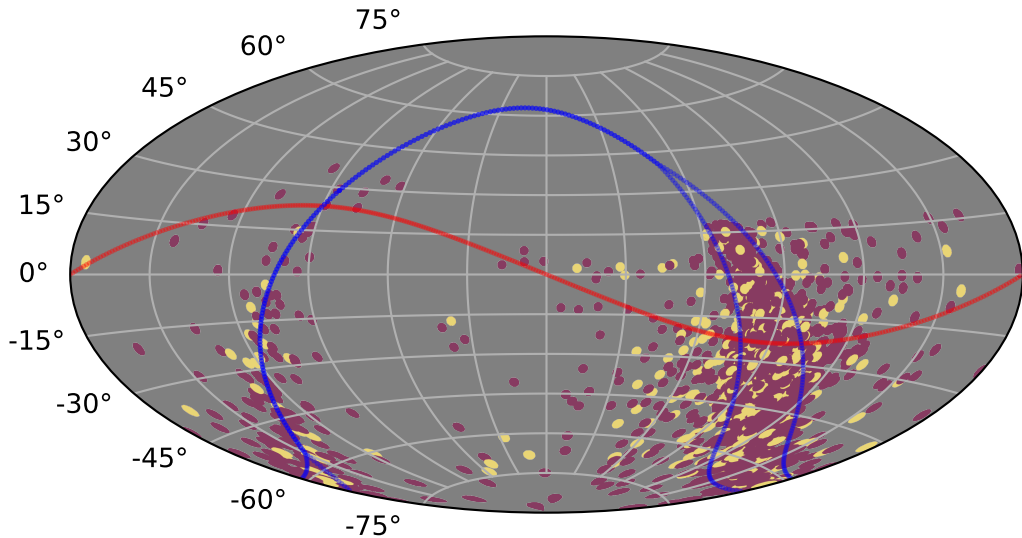

too_elab_r8_d3_gz_v3.4_10yrs : XRBPopMetric_early_detect

XRBPopMetric_early_detect
(Detected, 0 or 1)