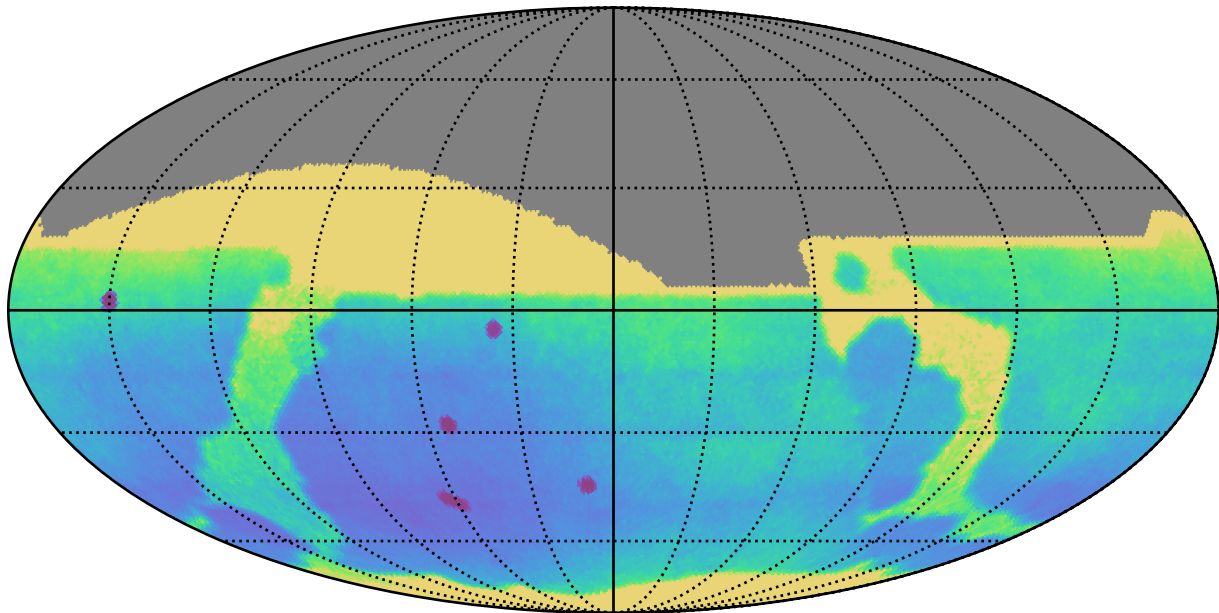

too_elab_r8_d3_gz_v3.4_10yrs All sky: Parallax Uncert @ 24.0

Parallax Uncert @ 24.0 (mas)