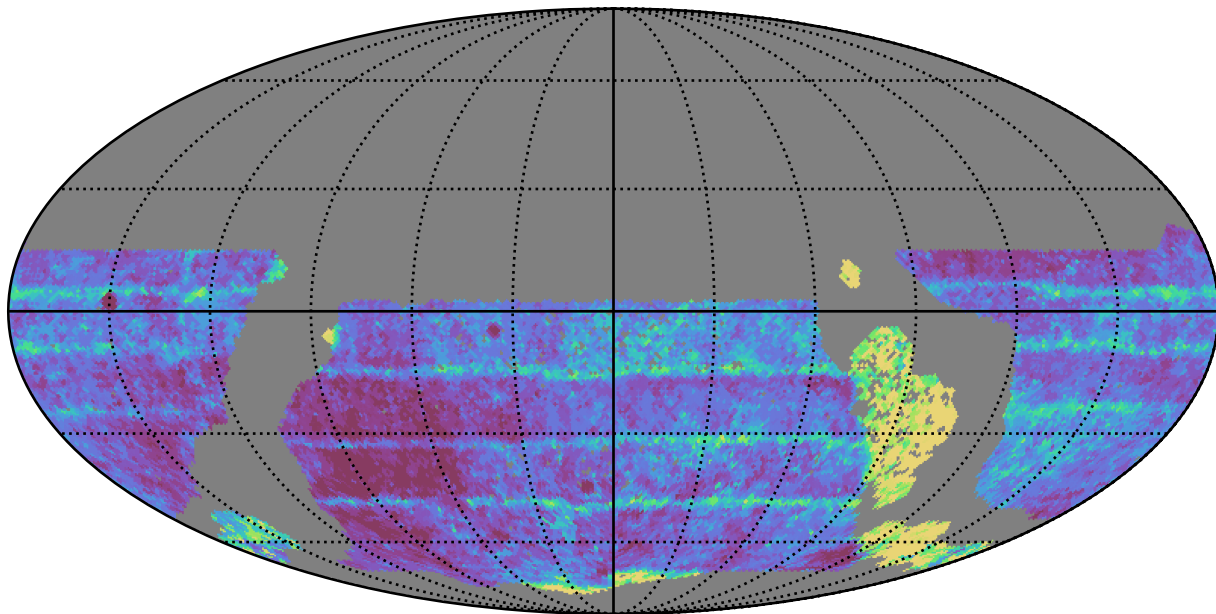

too_elab_r8_d3_gz_v3.4_10yrs WFD z band: Median Inter-Night Gap

Median Inter-Night Gap (days)