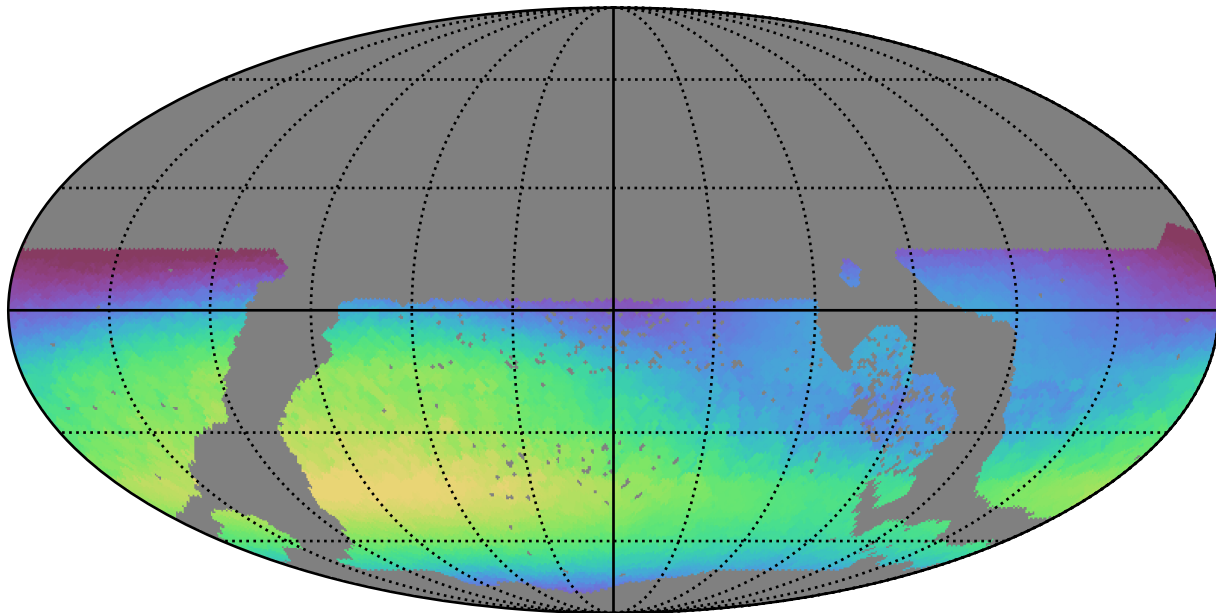

too_elab_r8_d3_gz_v3.4_10yrs WFD all bands: Max skyBrightness

22.55 22.575 22.60 22.625 22.65 22.675 22.70 22.725 22.75 22.775 22.80

Max skyBrightness (mag/sq arcsec)