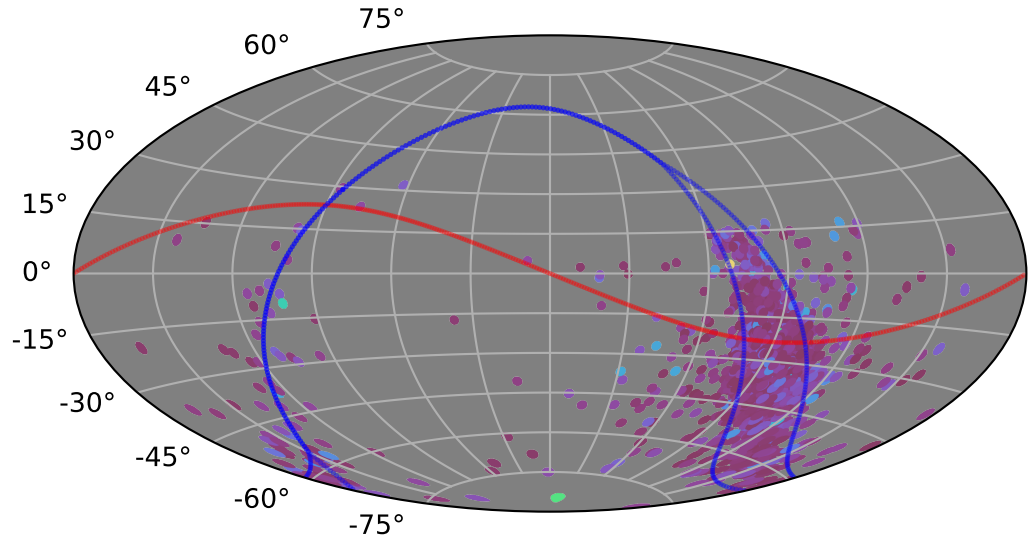

too_elab_r8_d3_griz_v3.4_10yrs : XRBPopMetric_mean_time_between_detections

5 10 15 20 25 30 35 40
XRBPopMetric_mean_time_between_detections
(Detected, 0 or 1)