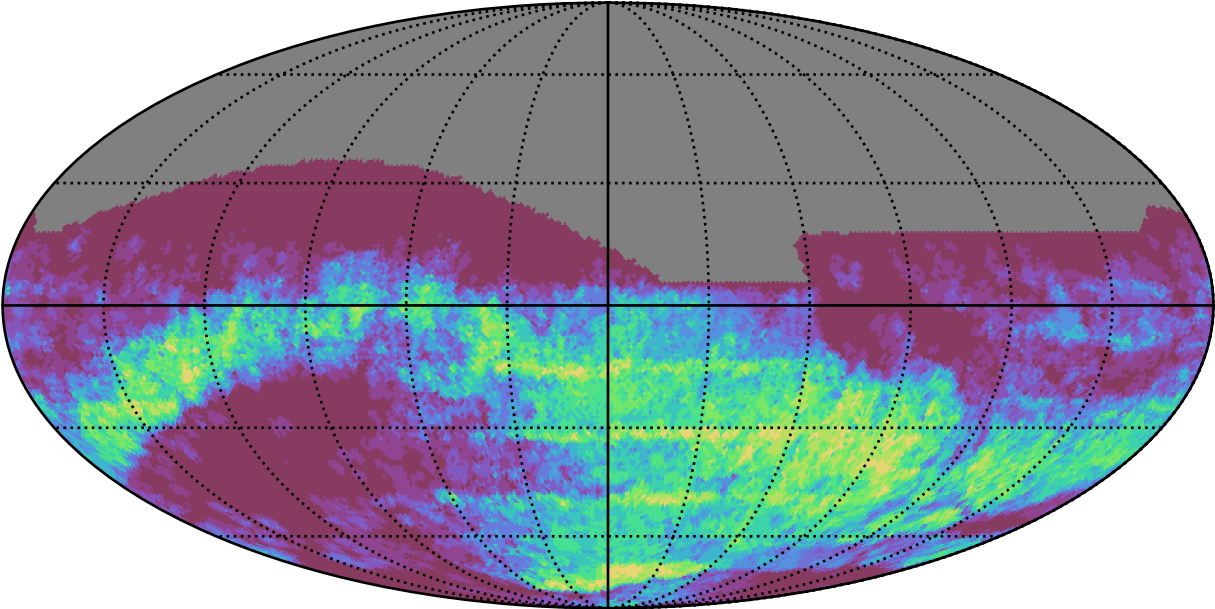

too_elab_r8_d3_griz_v3.4_10yrs : GalPlaneSeasonGapsTimescales_xray_binaries_map_Tau_25_0

0.0 0.1 0.2 0.3 0.4 0.5 0.6 0.7 0.8 0.9 1.0
GalPlaneSeasonGapsTimescales_xray_binaries_map_Tau_25_0
(MJD mag)