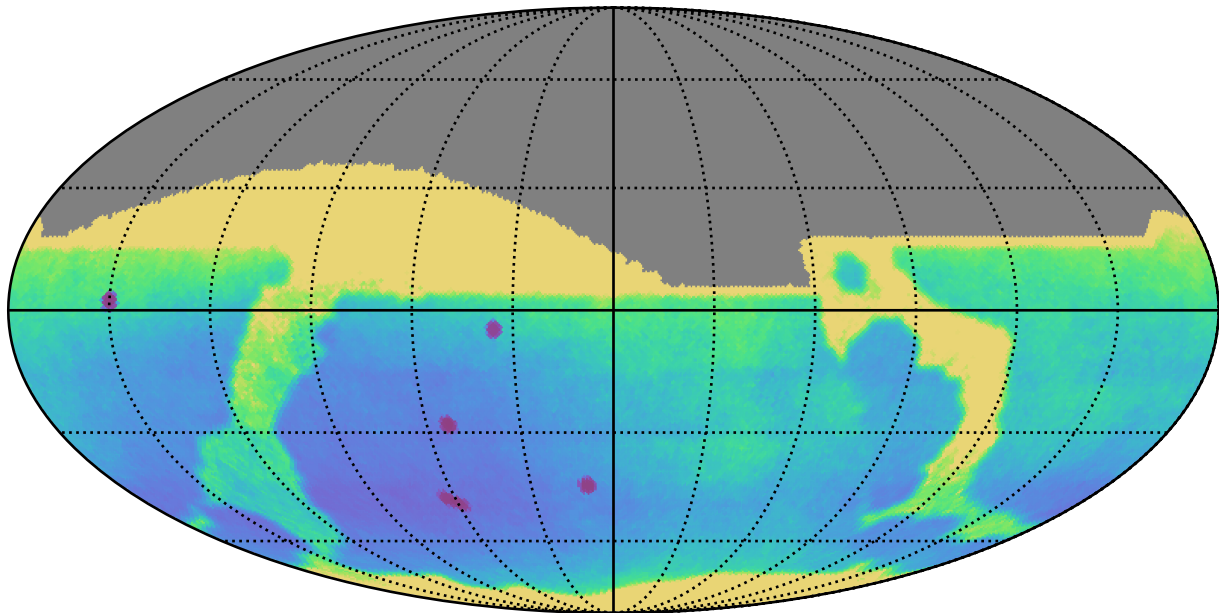

too_elab_r8_d3_griz_v3.4_10yrs All sky: Parallax Uncert @ 24.0

Parallax Uncert @ 24.0 (mas)