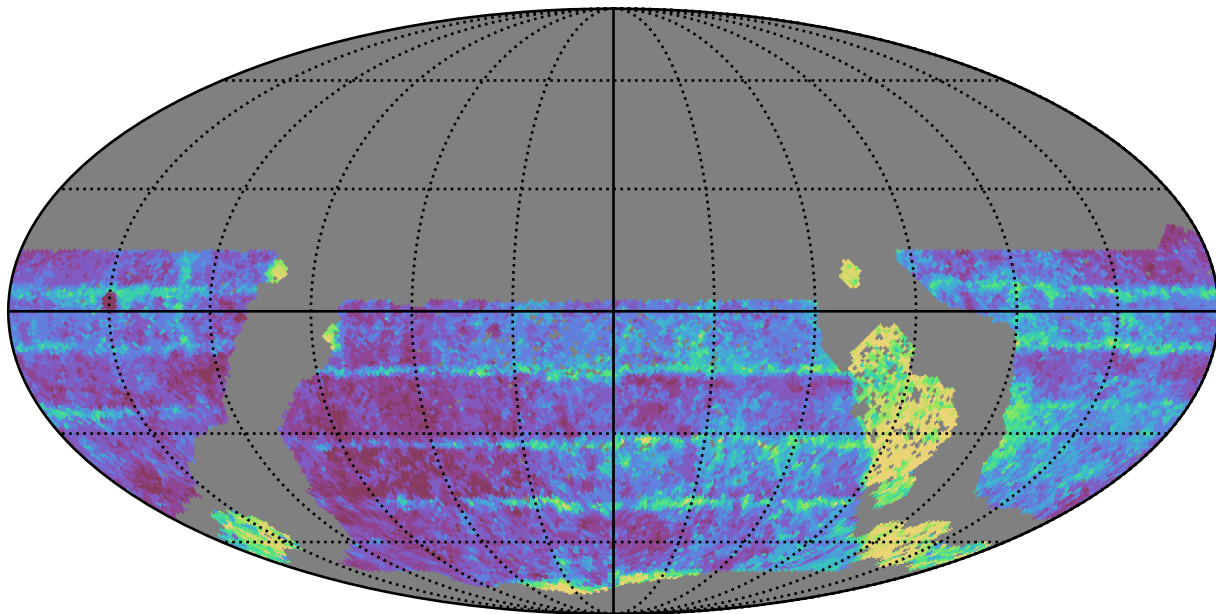

too\_elab\_r8\_d3\_griz\_v3.4\_10yrs WFD z band: Median Inter-Night Gap

Median Inter-Night Gap (days)