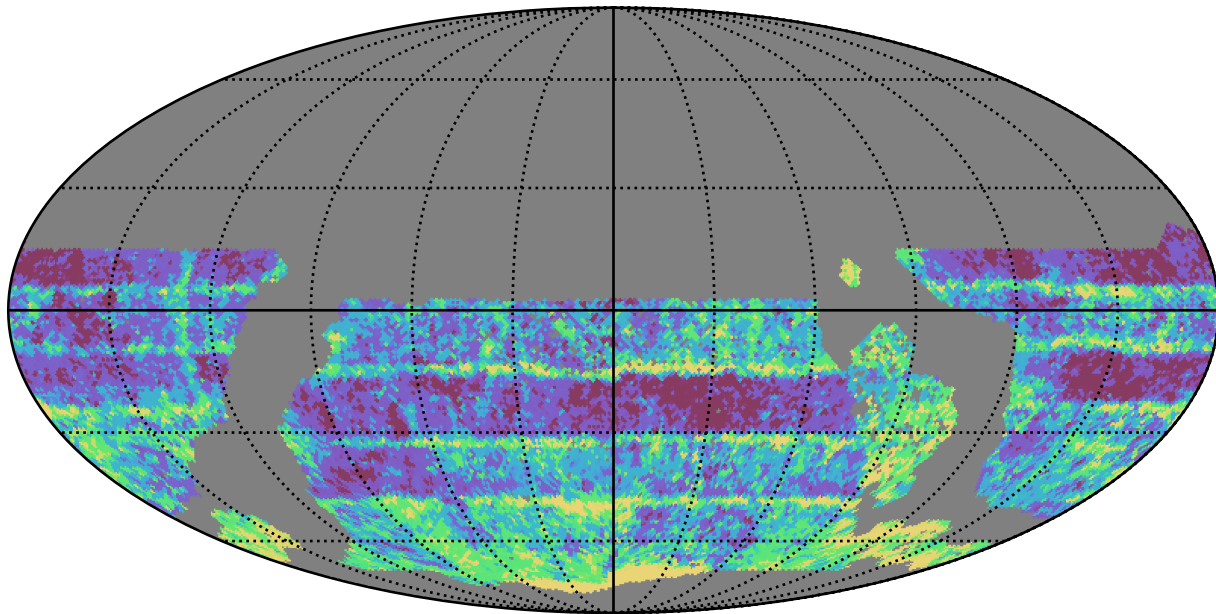

too_elab_r8_d3_griz_v3.4_10yrs WFD r band: Median Inter-Night Gap

Median Inter-Night Gap (days)