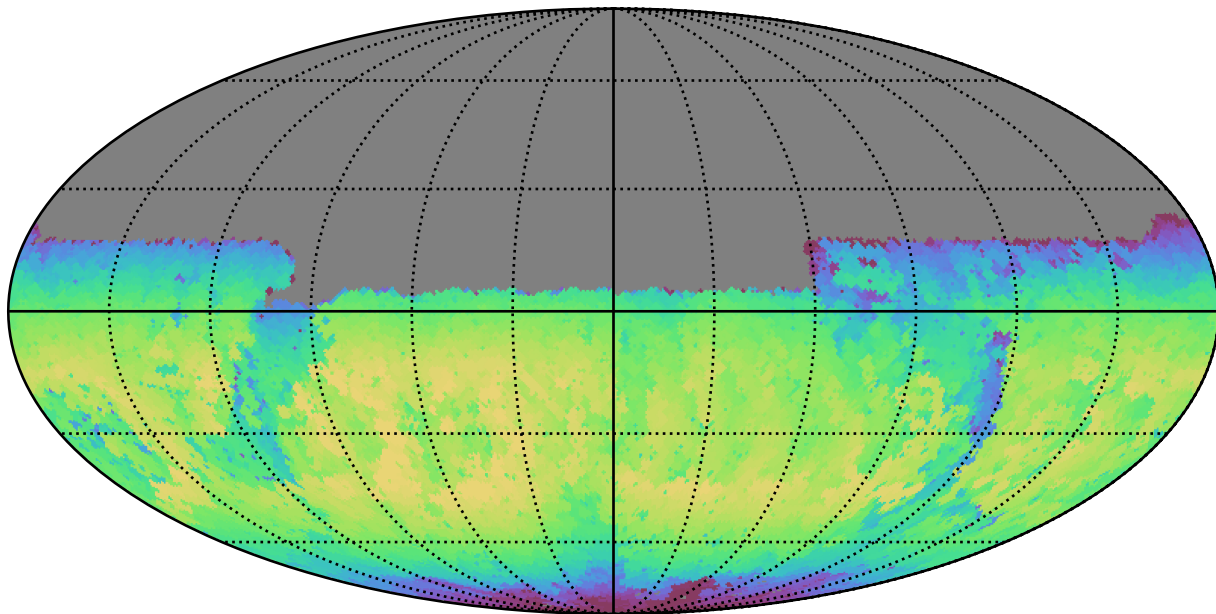

too_elab_r8_d3_griz_v3.4_10yrs Yr 1 y band: Max skyBrightness

18.06 18.12 18.18 18.24 18.30 18.36 18.42 18.48 18.54 18.60

Max skyBrightness (mag/sq arcsec)