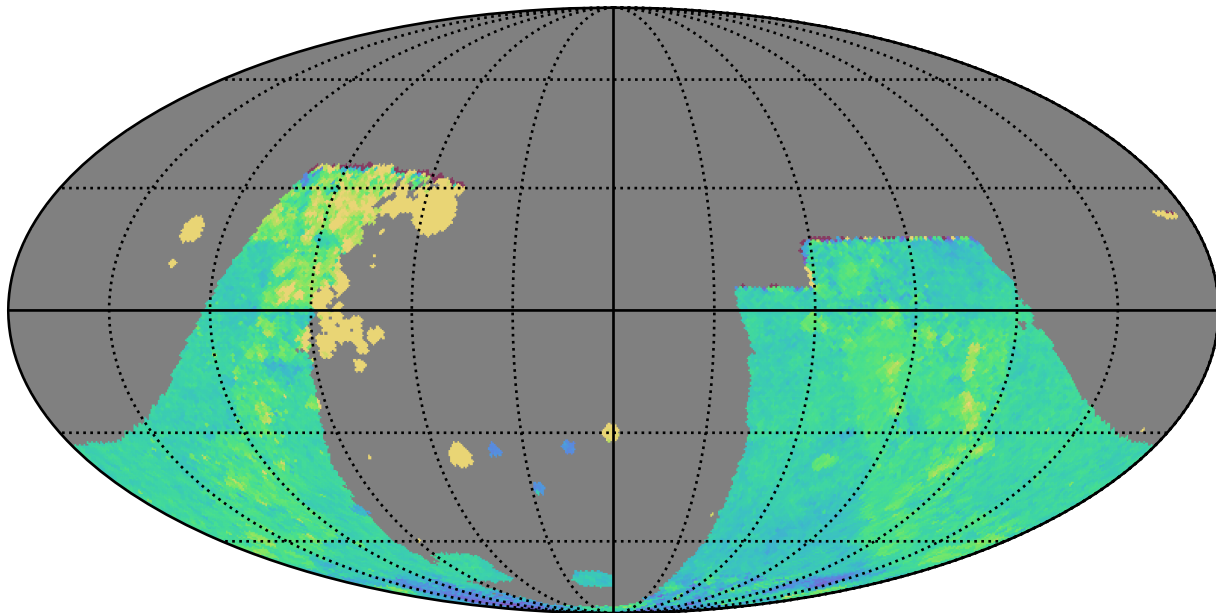

too_elab_r8_d3_giz_v3.4_10yrs : GalplaneTimePerFilter_combined_map_i

GalplaneTimePerFilter_combined_map_i
(filter mag MJD s)