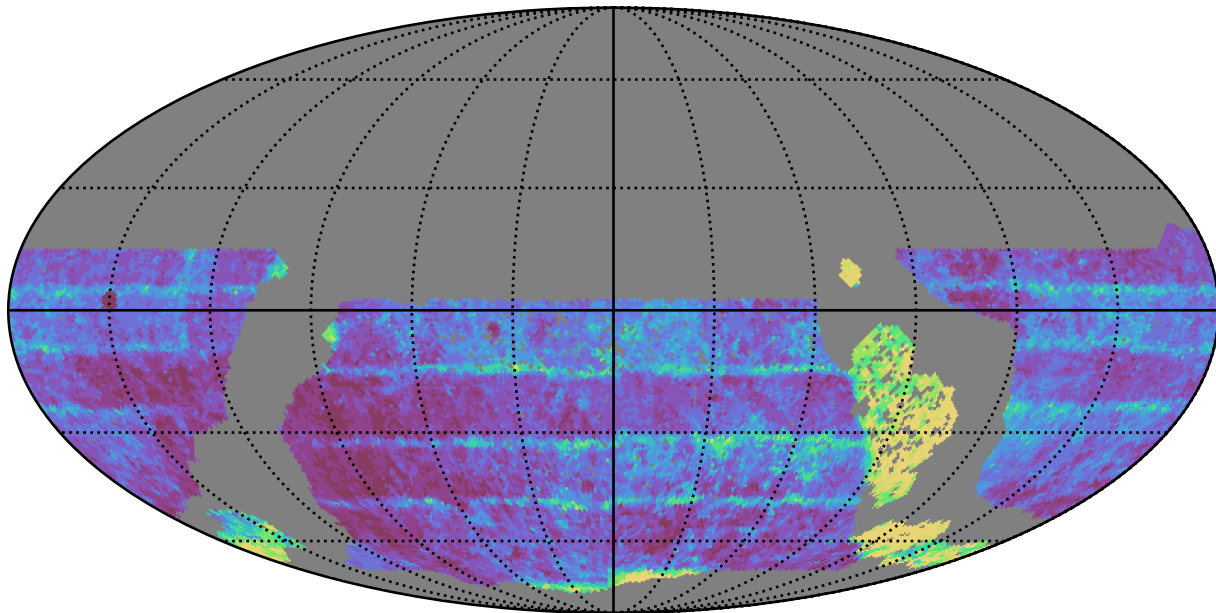

too\_elab\_r8\_d3\_giz\_v3.4\_10yrs WFD z band: Median Inter-Night Gap

Median Inter-Night Gap (days)