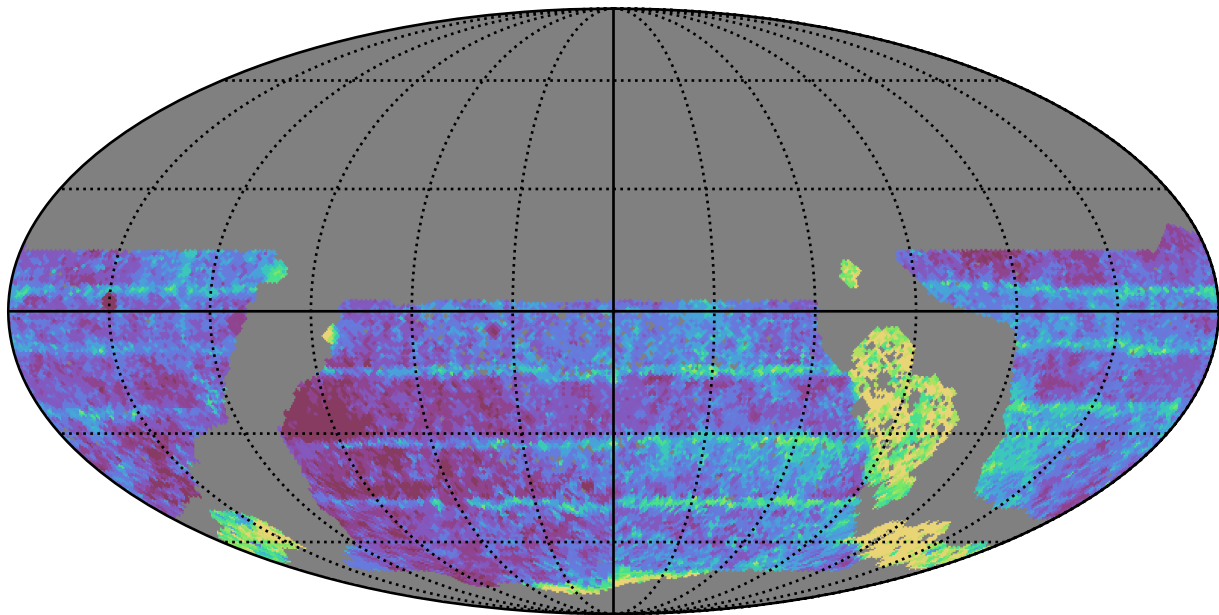

too_elab_r8_d2_ugrizy_v3.4_10yrs WFD z band: Median Inter-Night Gap

Median Inter-Night Gap (days)