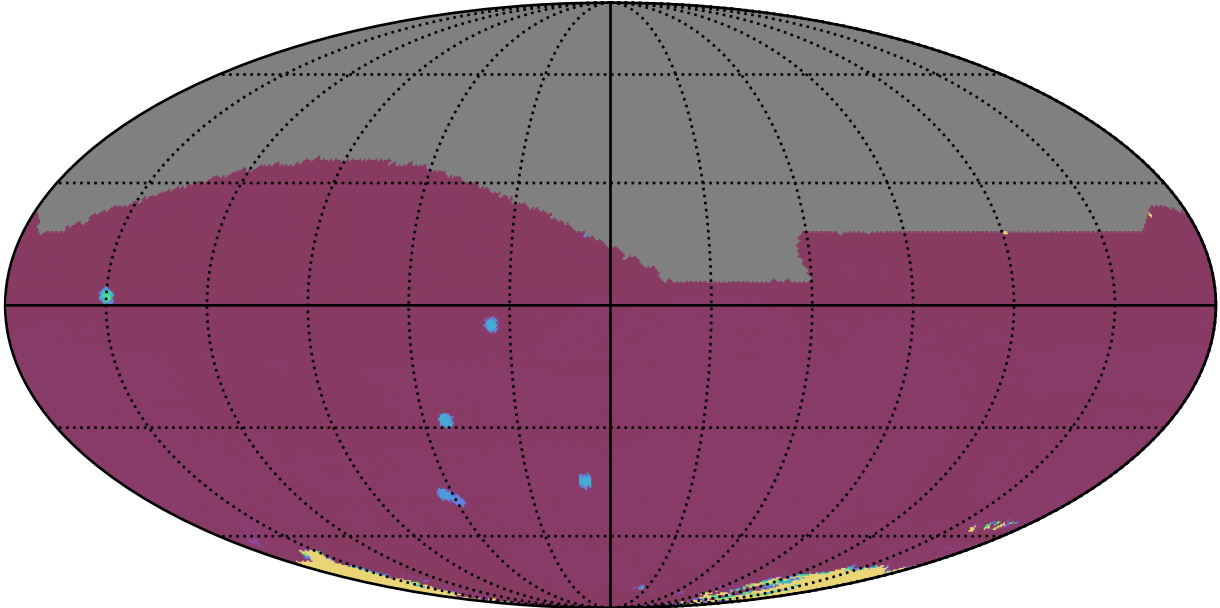

too\_elab\_r8\_d2\_ugrizy\_v3.4\_10yrs All sky all bands: 75th Percentile Intranight Timespan

75th Percentile Intranight Timespan (minutes)