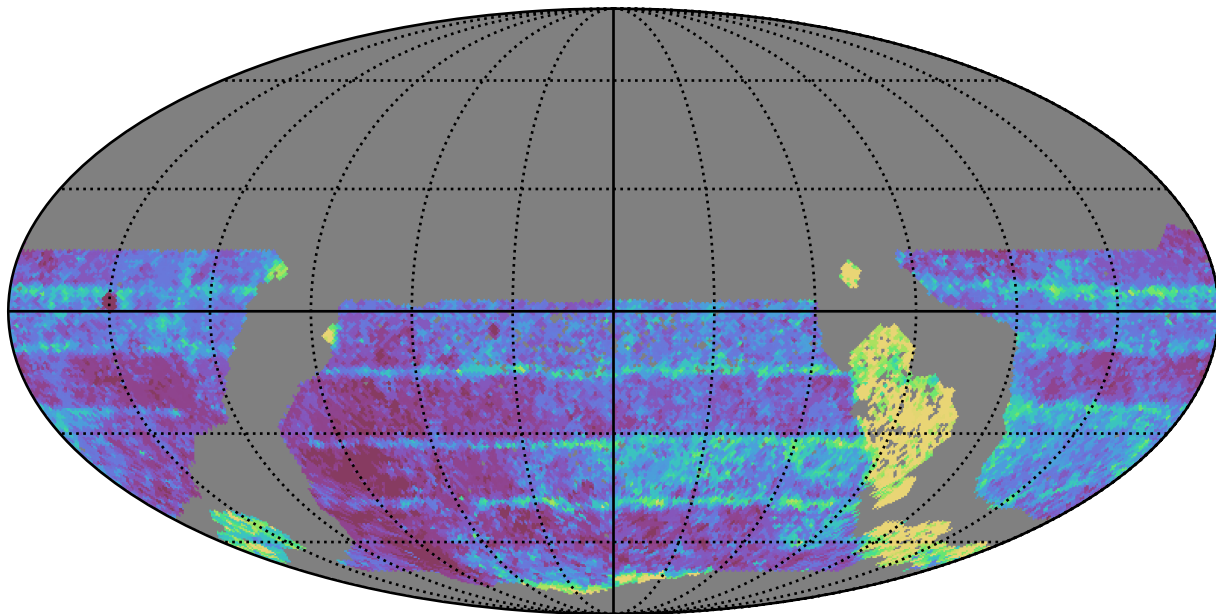

too\_elab\_r8\_d2\_gz\_v3.4\_10yrs WFD z band: Median Inter-Night Gap

Median Inter-Night Gap (days)