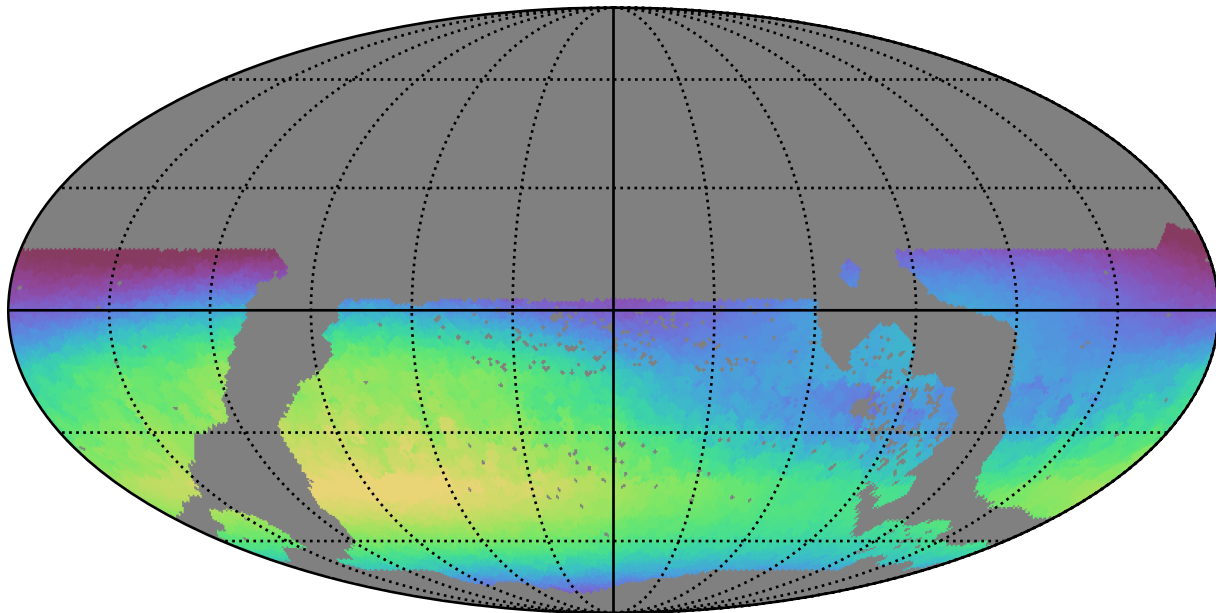

too\_elab\_r8\_d2\_gz\_v3.4\_10yrs WFD all bands: Max skyBrightness

22.55 22.575 22.60 22.625 22.65 22.675 22.70 22.725 22.75 22.775 22.80

Max skyBrightness (mag/sq arcsec)