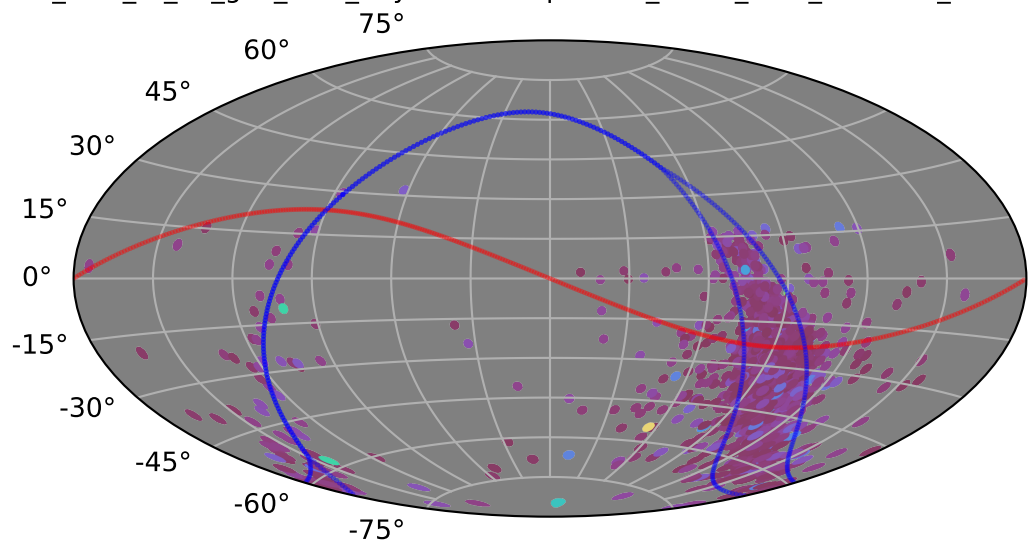

too\_elab\_r8\_d2\_griz\_v3.4\_10yrs : XRBPpopMetric\_mean\_time\_between\_detections

6 12 18 24 30 36 42 48 54  
XRBPpopMetric\_mean\_time\_between\_detections  
(Detected, 0 or 1)