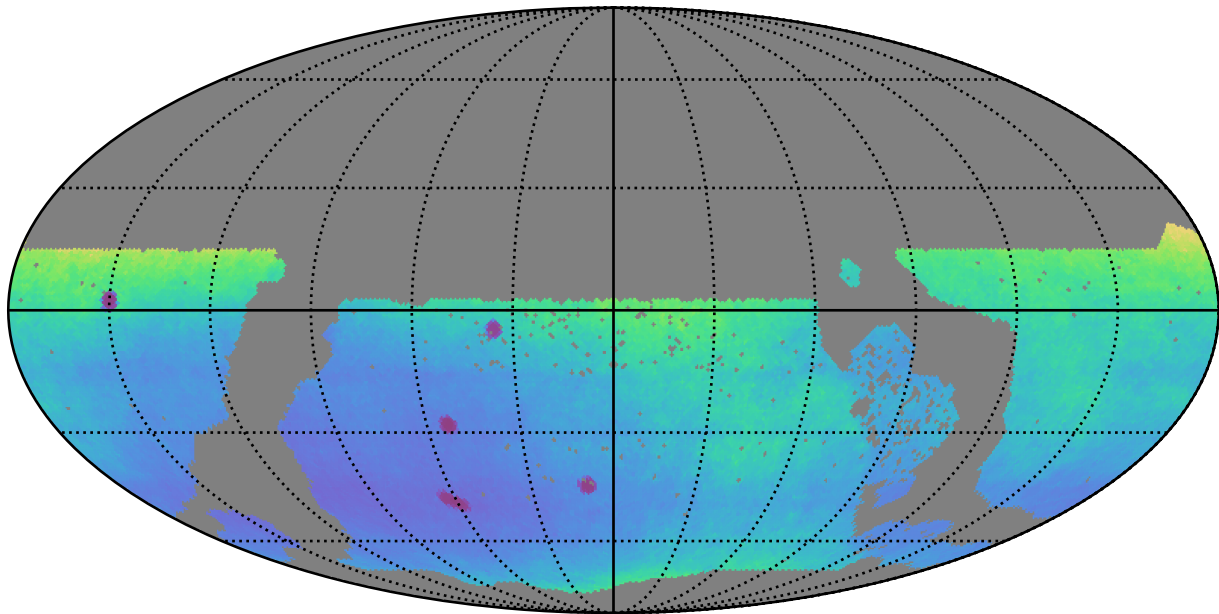

too_elab_r8_d2_griz_v3.4_10yrs WFD: Parallax Uncert @ 24.0

Parallax Uncert @ 24.0 (mas)