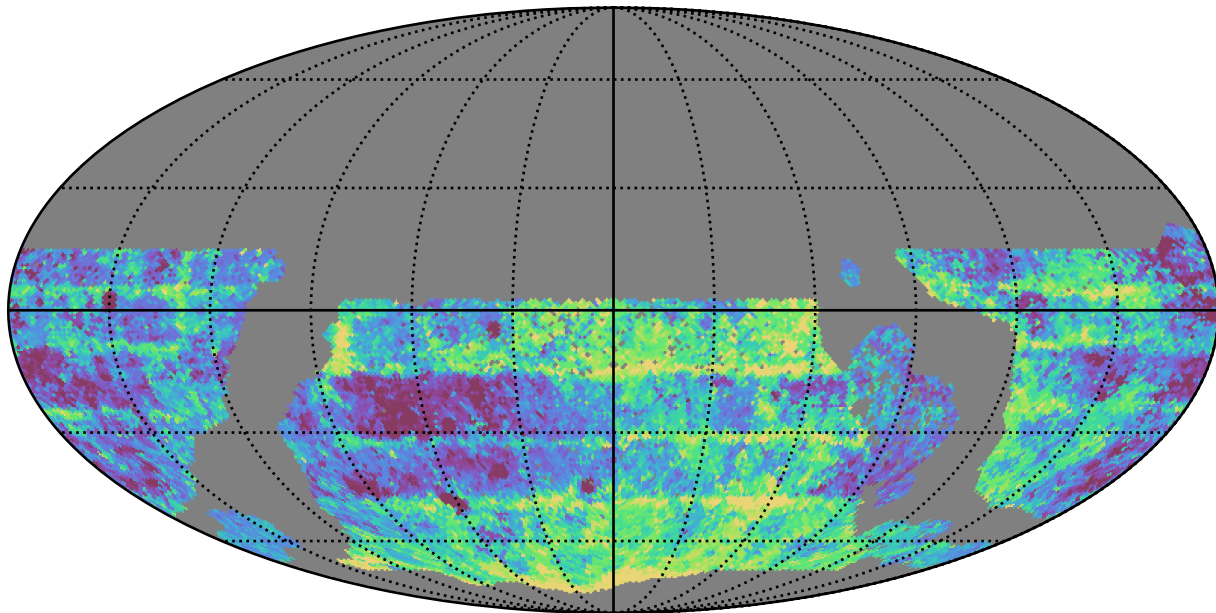

too_elab_r8_d2_griz_v3.4_10yrs WFD g band: Median Inter-Night Gap

Median Inter-Night Gap (days)