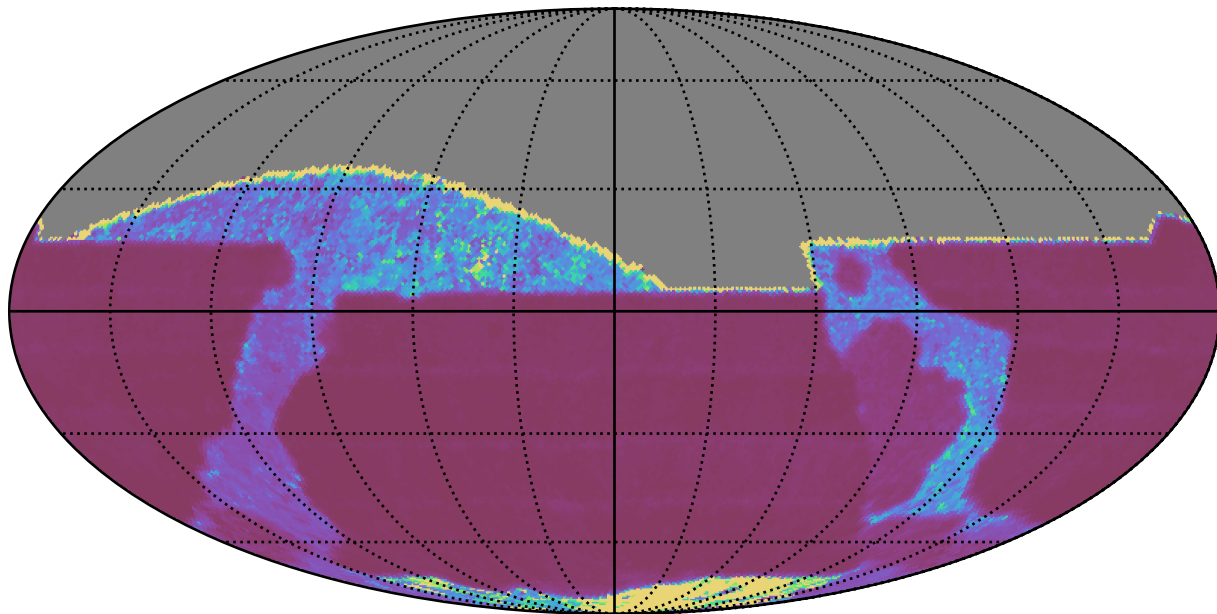

too_elab_r8_d2_griz_v3.4_10yrs All sky z band: Median Inter-Night Gap

Median Inter-Night Gap (days)