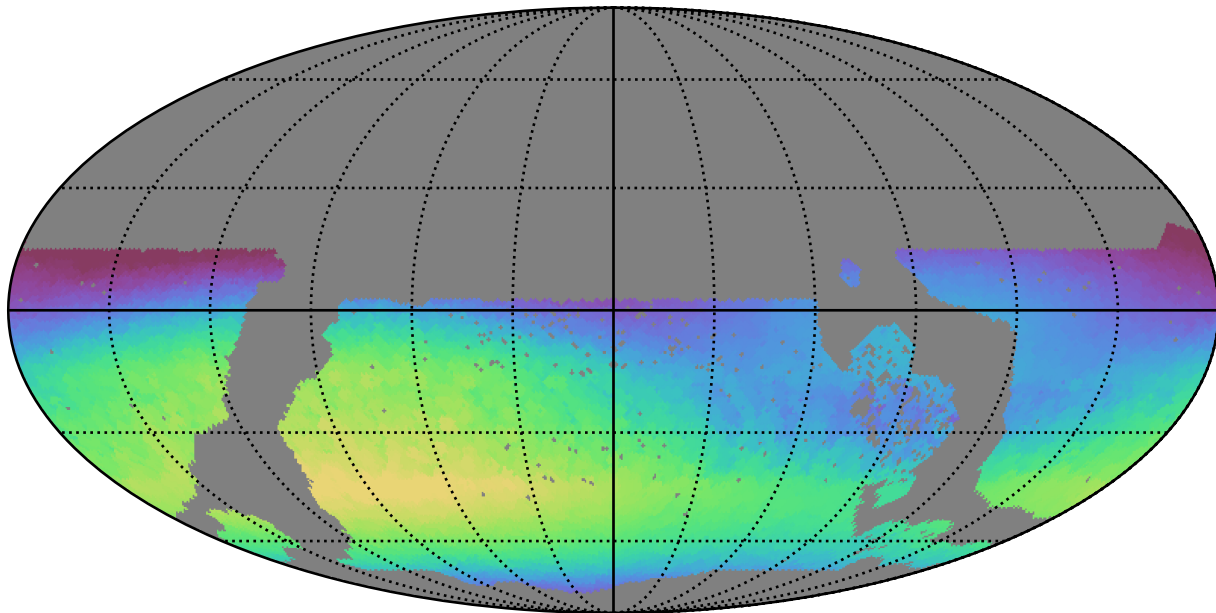

too_elab_r8_d2_griz_v3.4_10yrs WFD u band: Max skyBrightness

22.550 22.575 22.600 22.625 22.650 22.675 22.700 22.725 22.750 22.775 22.800

Max skyBrightness (mag/sq arcsec)