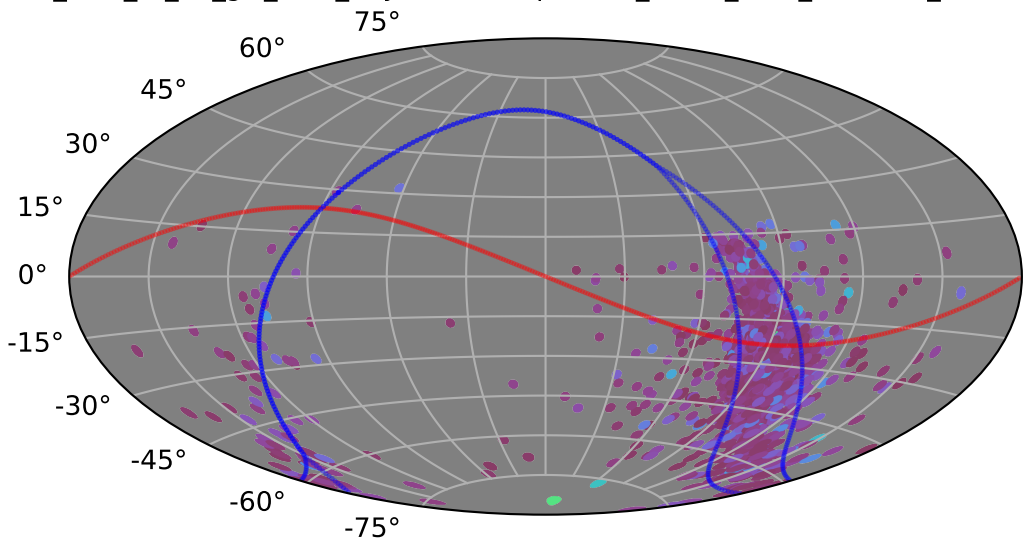

too_elab_r8_d2_giz_v3.4_10yrs : XRBPoMetric_mean_time_between_detections

5 10 15 20 25 30 35 40
XRBPoMetric_mean_time_between_detections
(Detected, 0 or 1)