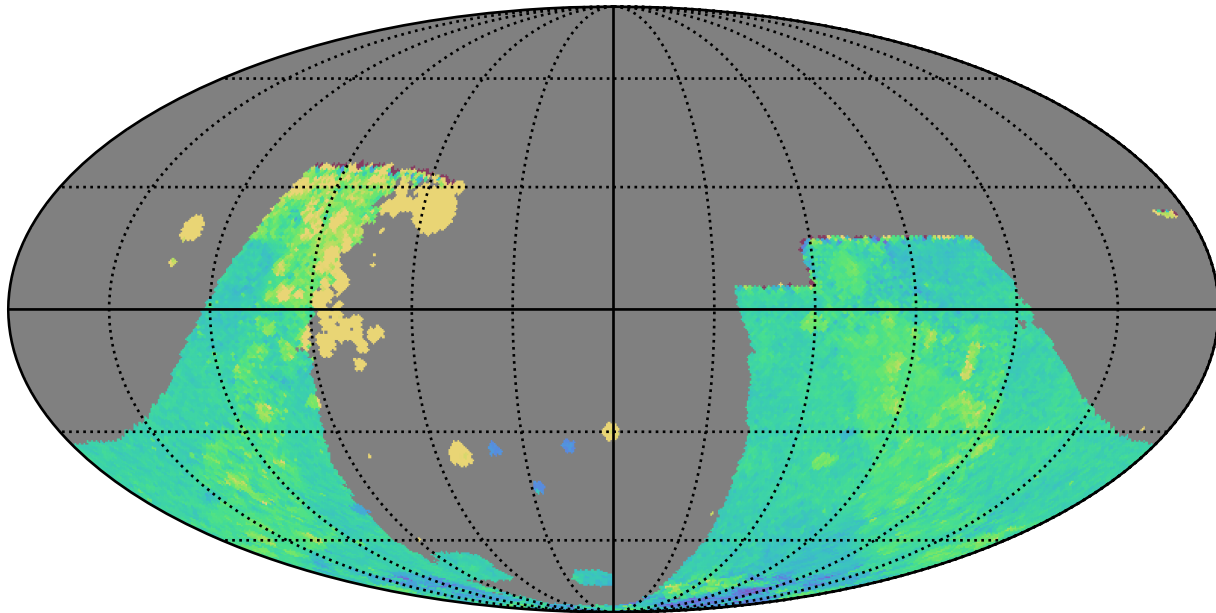

too_elab_r8_d2_giz_v3.4_10yrs : GalplaneTimePerFilter_combined_map_i

GalplaneTimePerFilter_combined_map_i
(filter mag MJD s)