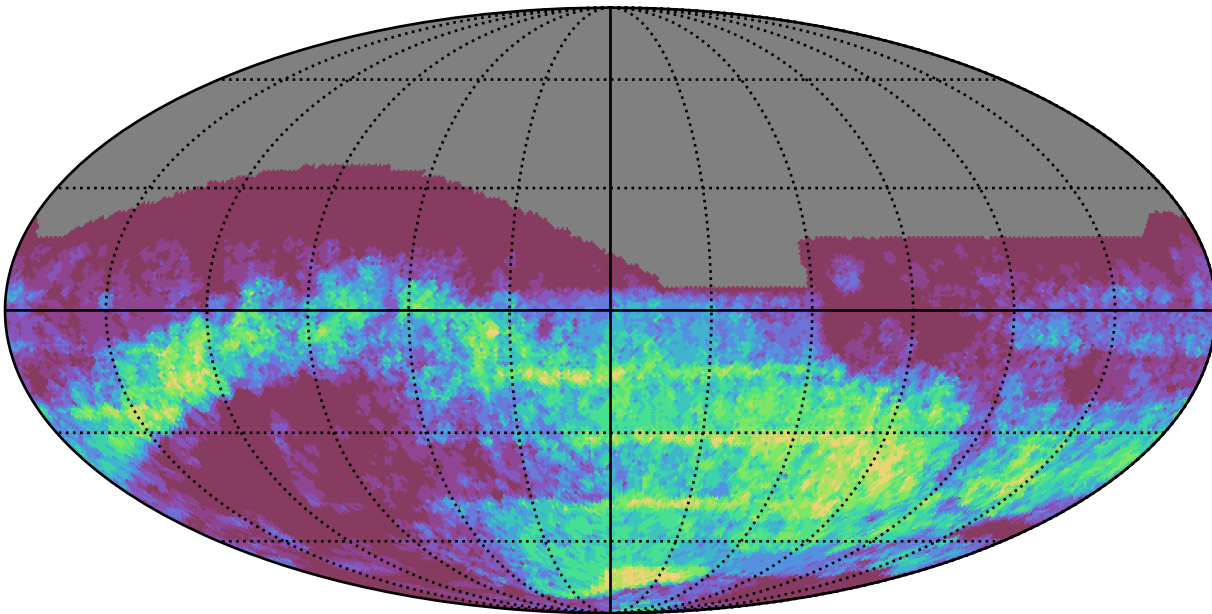

too_elab_r8_d2_giz_v3.4_10yrs : GalPlaneSeasonGapsTimescales_xray_binaries_map_Tau_25_0

0.0 0.1 0.2 0.3 0.4 0.5 0.6 0.7 0.8 0.9 1.0
GalPlaneSeasonGapsTimescales_xray_binaries_map_Tau_25_0
(MJD mag)