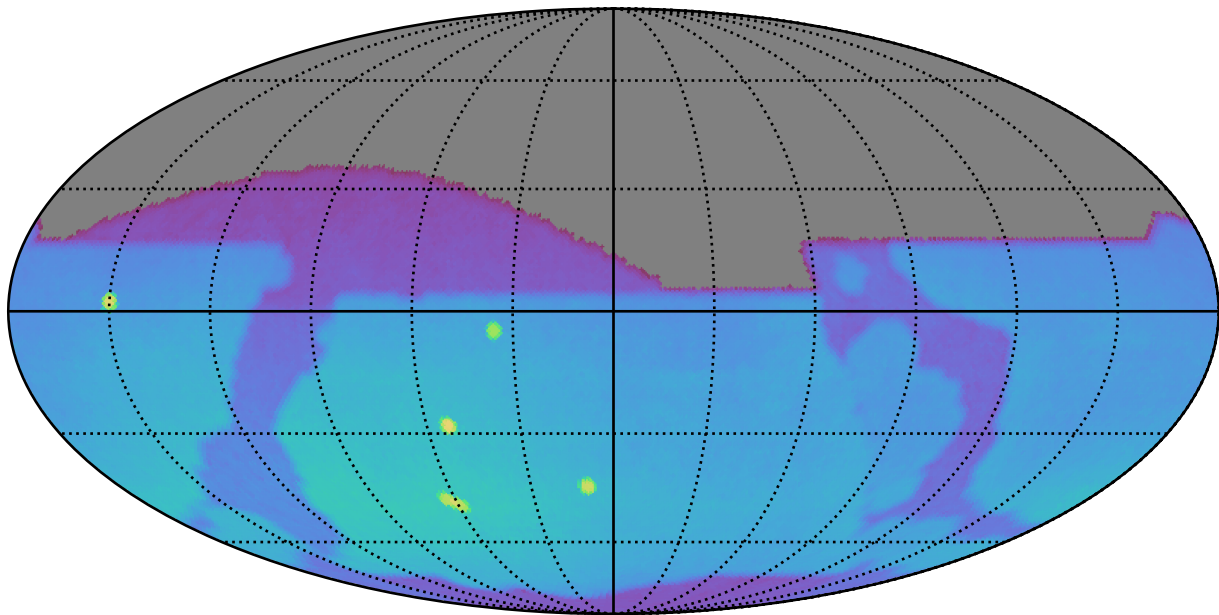

too_elab_r8_d2_giz_v3.4_10yrs : Brown Dwarf, L4

Brown Dwarf, L4 (pc)