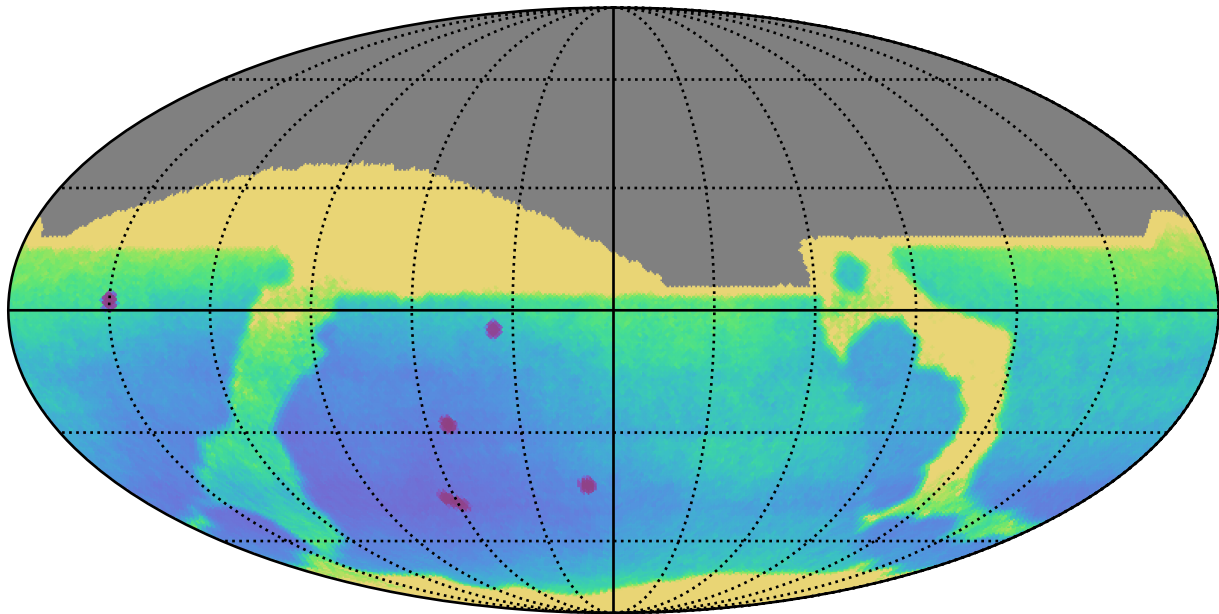

too_elab_r8_d2_giz_v3.4_10yrs All sky: Parallax Uncert @ 24.0

Parallax Uncert @ 24.0 (mas)