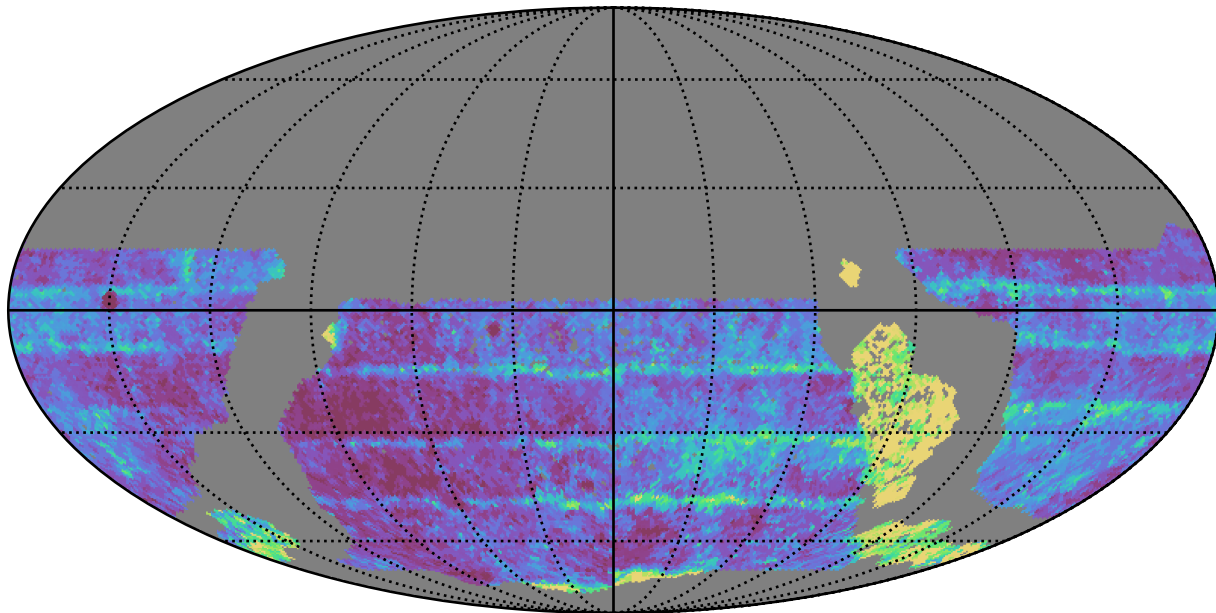

too_elab_r8_d2_giz_v3.4_10yrs WFD z band: Median Inter-Night Gap

Median Inter-Night Gap (days)