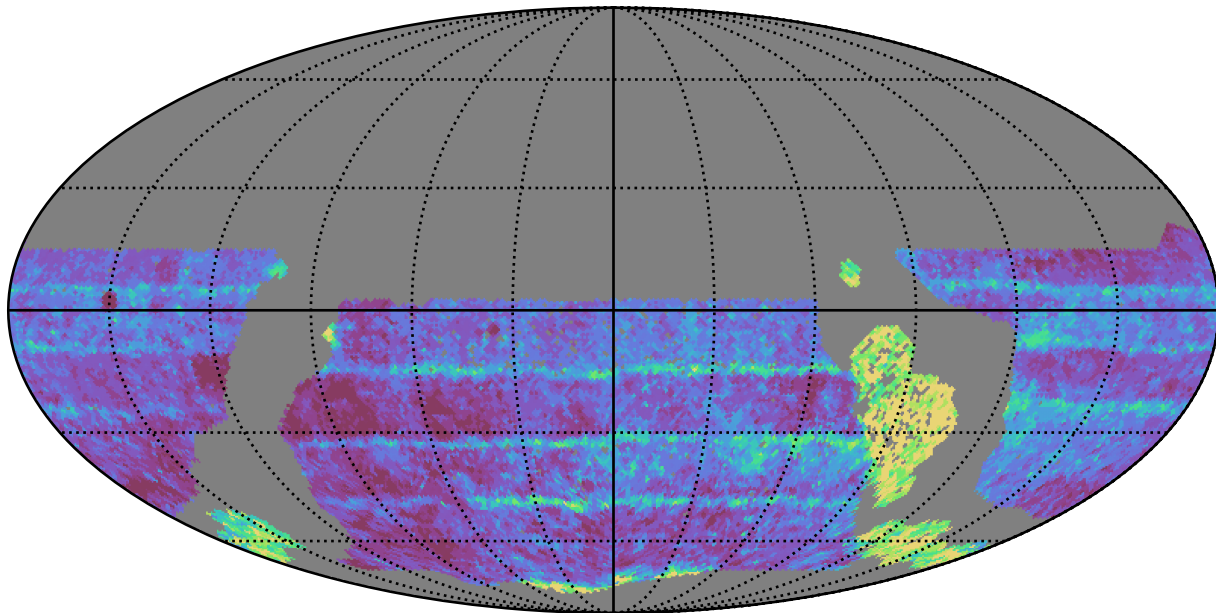

too\_elab\_r8\_d2\_giz\_v3.4\_10yrs WFD z band: Median Inter-Night Gap

Median Inter-Night Gap (days)