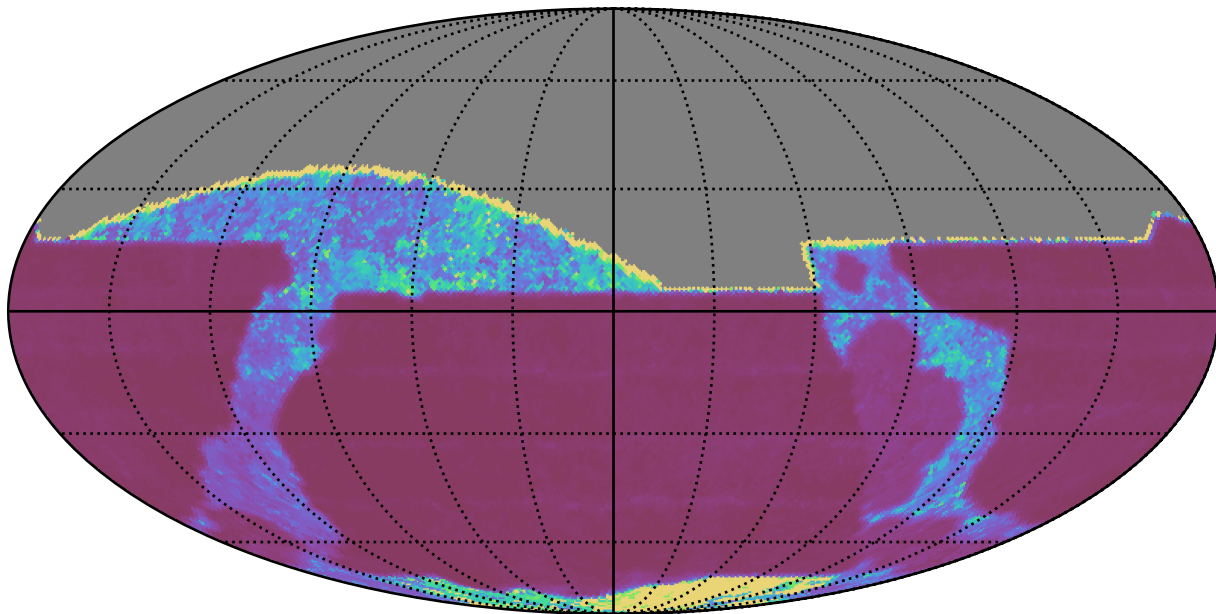

too_elab_r8_d2_giz_v3.4_10yrs All sky z band: Median Inter-Night Gap

Median Inter-Night Gap (days)