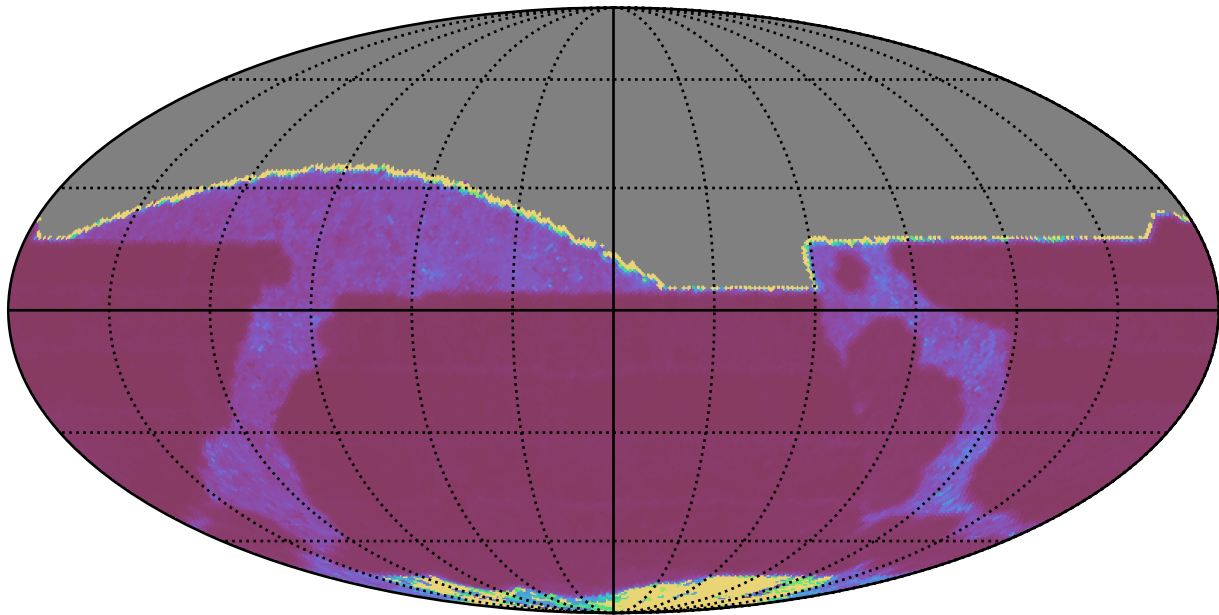

too\_elab\_r8\_d2\_giz\_v3.4\_10yrs All sky r band: Median Inter-Night Gap

Median Inter-Night Gap (days)