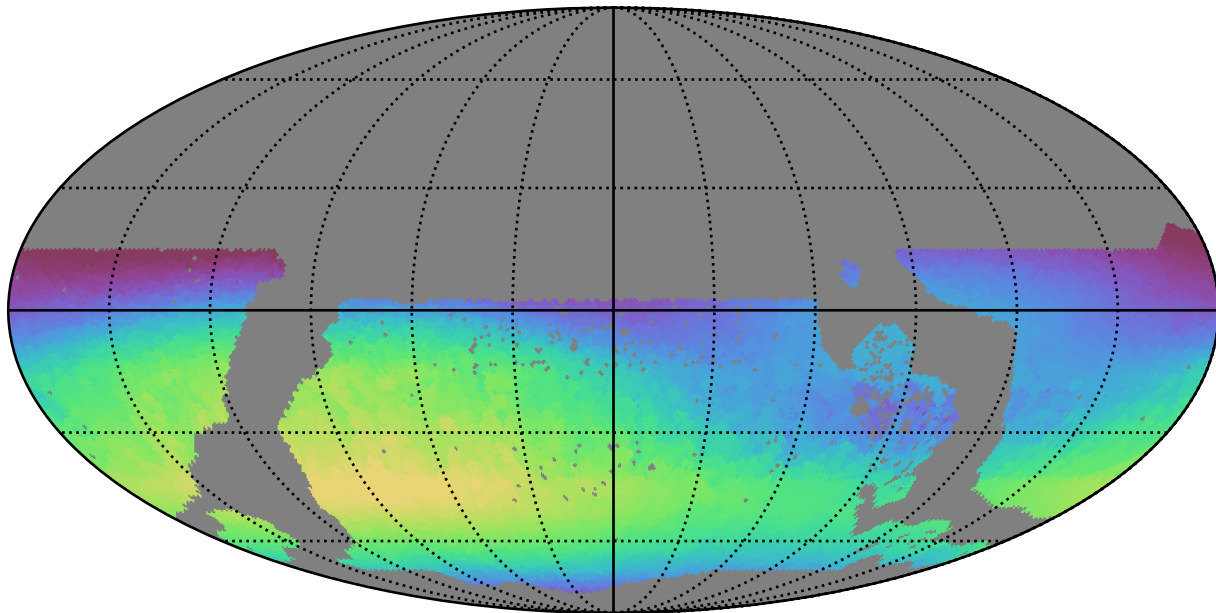

too\_elab\_r8\_d2\_giz\_v3.4\_10yrs WFD all bands: Max skyBrightness

22.55 22.575 22.60 22.625 22.65 22.675 22.70 22.725 22.75 22.775 22.80

Max skyBrightness (mag/sq arcsec)