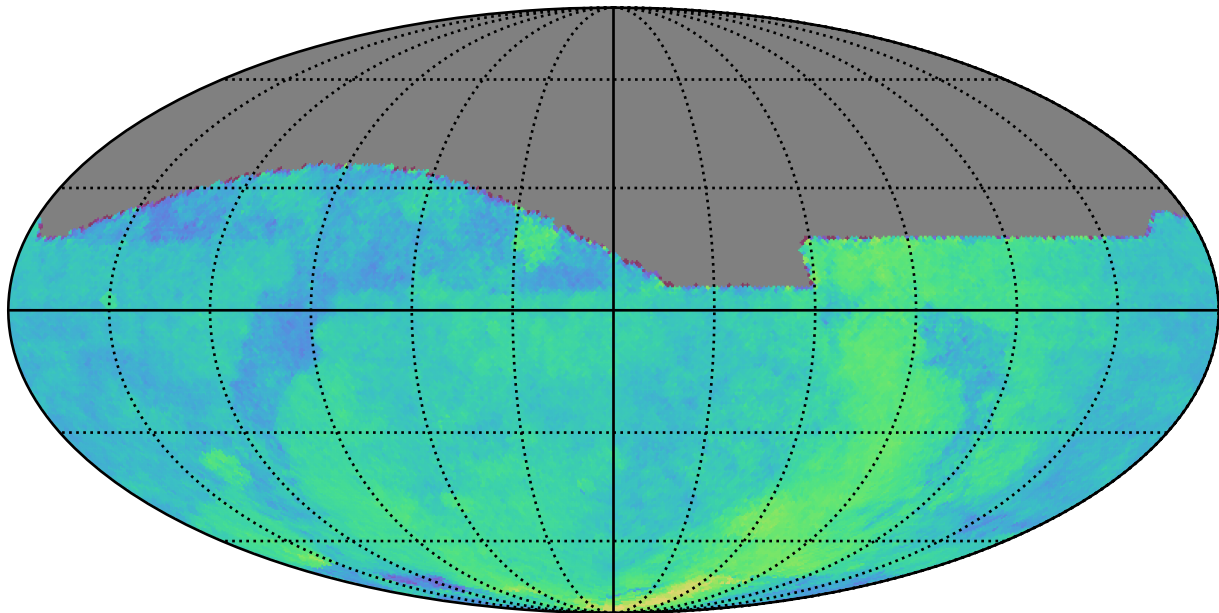

too_elab_r64_d3_ugrizy_v3.4_10yrs : Parallax Coverage @ 24.0

Parallax Coverage @ 24.0 (ratio)