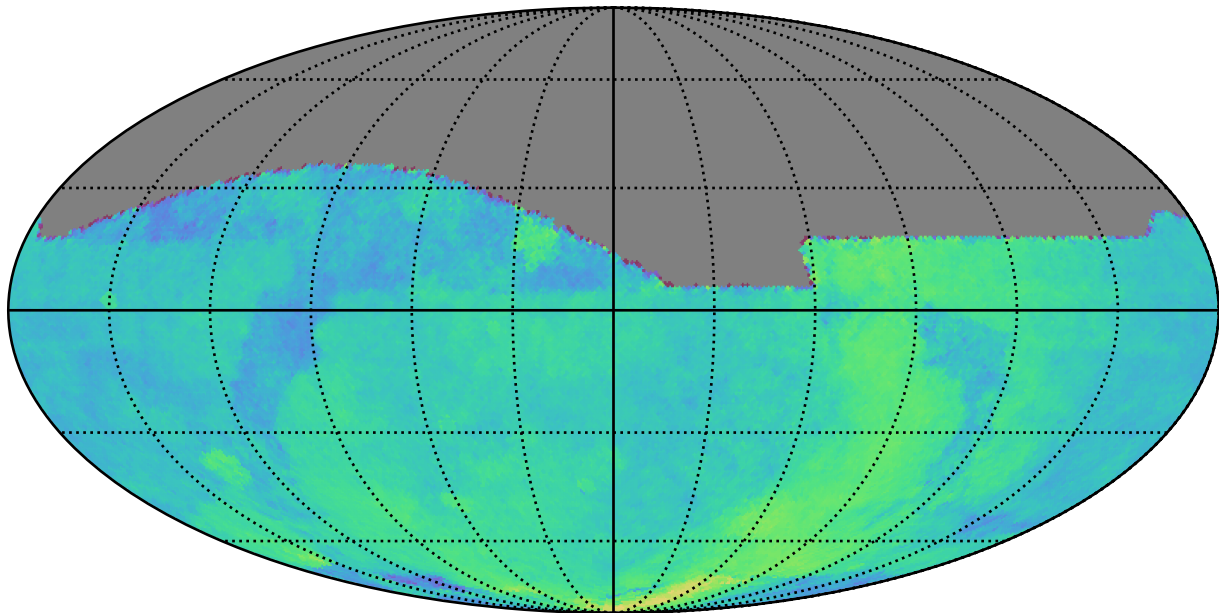

too_elab_r64_d3_ugrizy_v3.4_10yrs : Parallax Coverage @ 22.4

Parallax Coverage @ 22.4 (ratio)