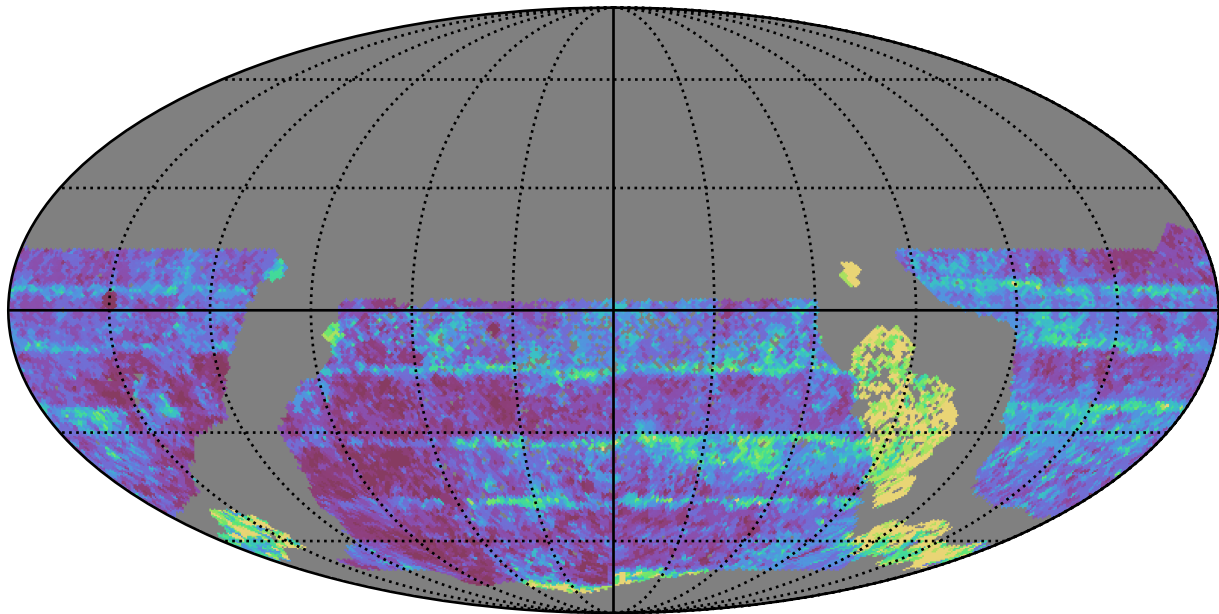

too_elab_r64_d3_ugrizy_v3.4_10yrs WFD z band: Median Inter-Night Gap

Median Inter-Night Gap (days)