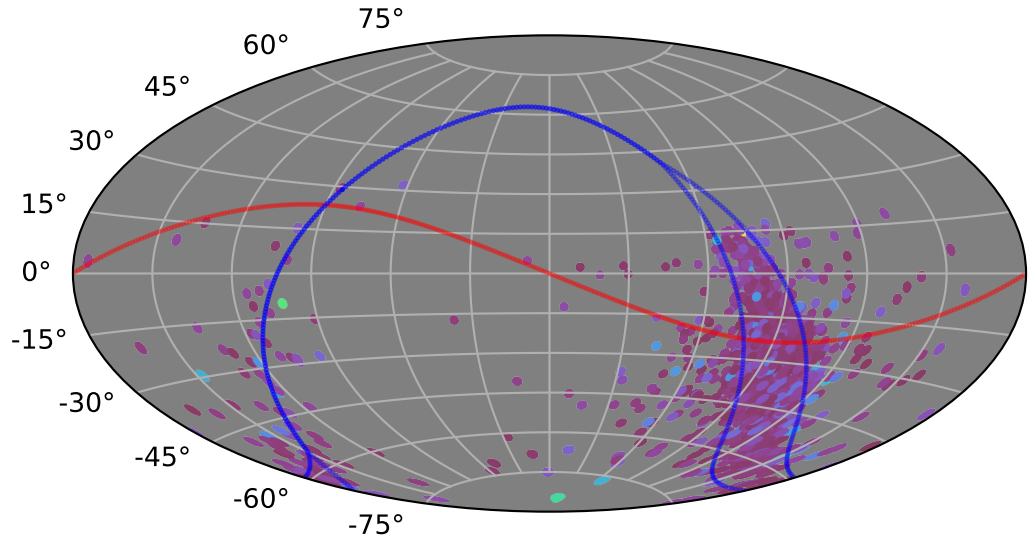

too_elab_r64_d3_gz_v3.4_10yrs : XRBPoMetric_mean_time_between_detections

5 10 15 20 25 30 35 40 45
XRBPoMetric_mean_time_between_detections
(Detected, 0 or 1)