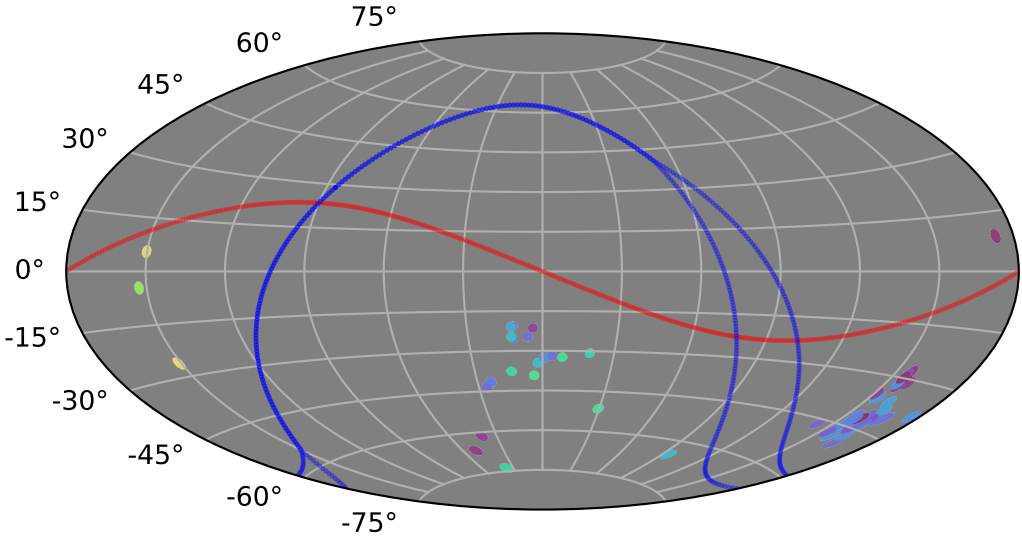

too_elab_r64_d3_gz_v3.4_10yrs gi: LVDwarfs

-6.6 -6.0 -5.4 -4.8 -4.2 -3.6

LVDwarfs (M_V limit)