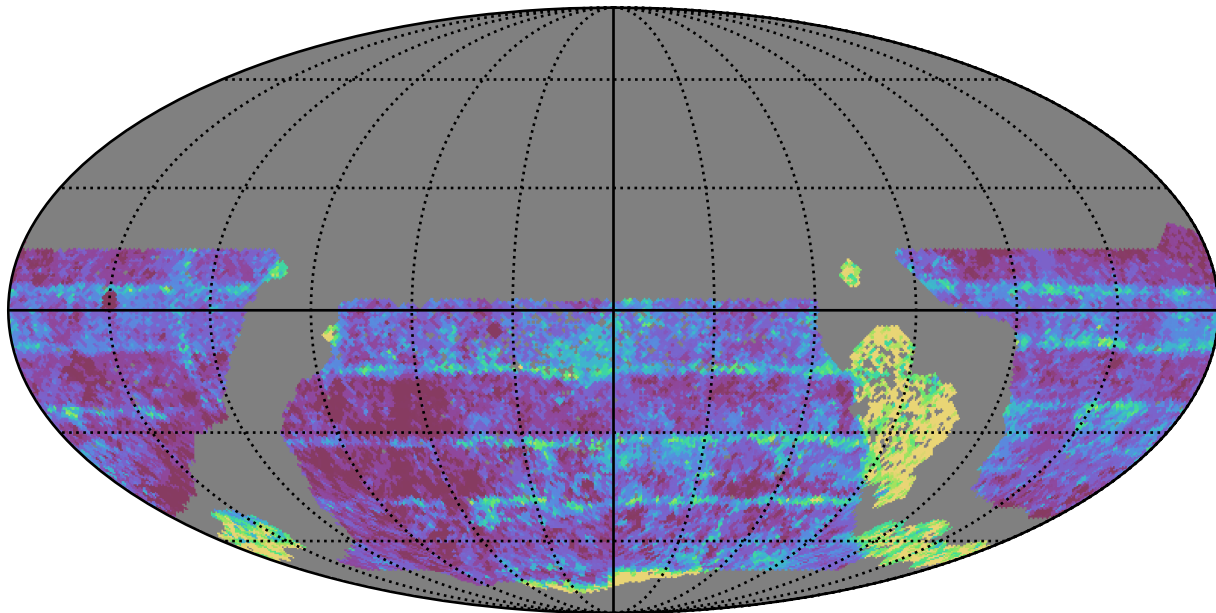

too_elab_r64_d3_gz_v3.4_10yrs WFD z band: Median Inter-Night Gap

Median Inter-Night Gap (days)