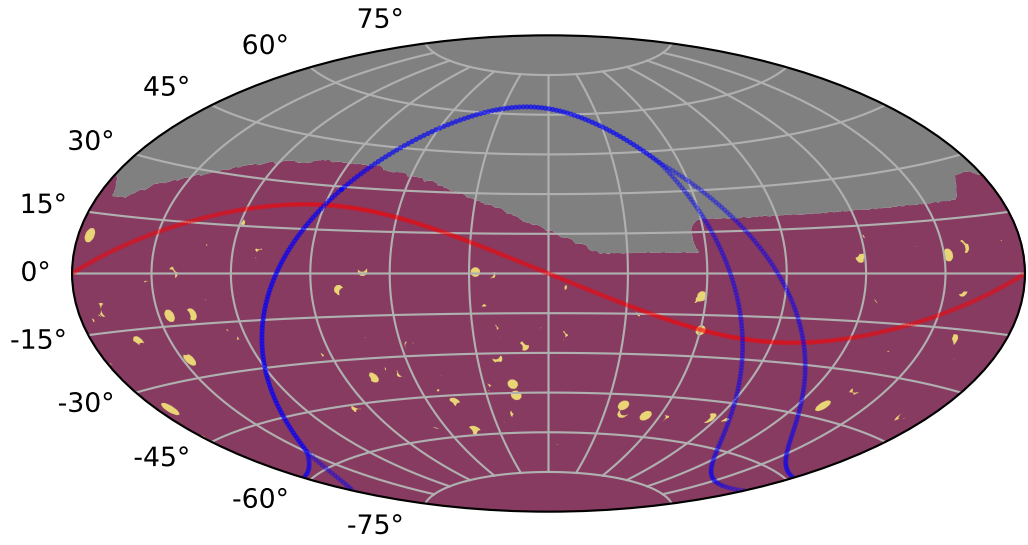

too_elab_r64_d3_griz_v3.4_10yrs all models: KNePopMetric_all_ztfrest_simple_red

KNePopMetric_all_ztfrest_simple_red
(Detected, 0 or 1)