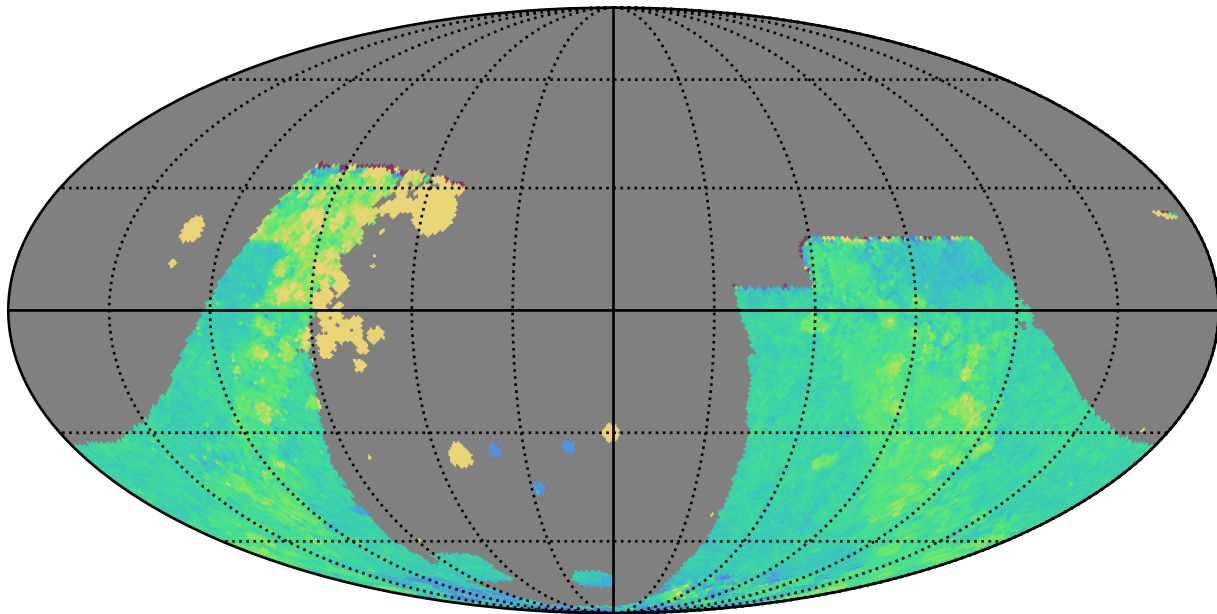

too_elab_r64_d3_griz_v3.4_10yrs : GalplaneTimePerFilter_combined_map_i

GalplaneTimePerFilter_combined_map_i
(filter mag MJD s)