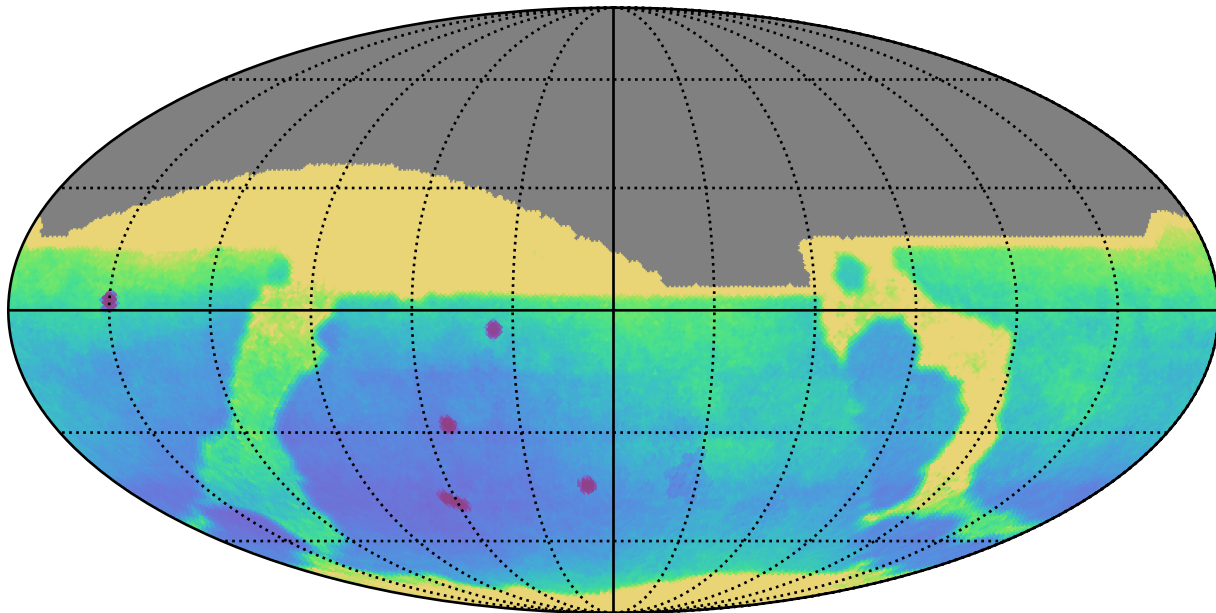

too_elab_r64_d3_griz_v3.4_10yrs All sky: Parallax Uncert @ 24.0

Parallax Uncert @ 24.0 (mas)