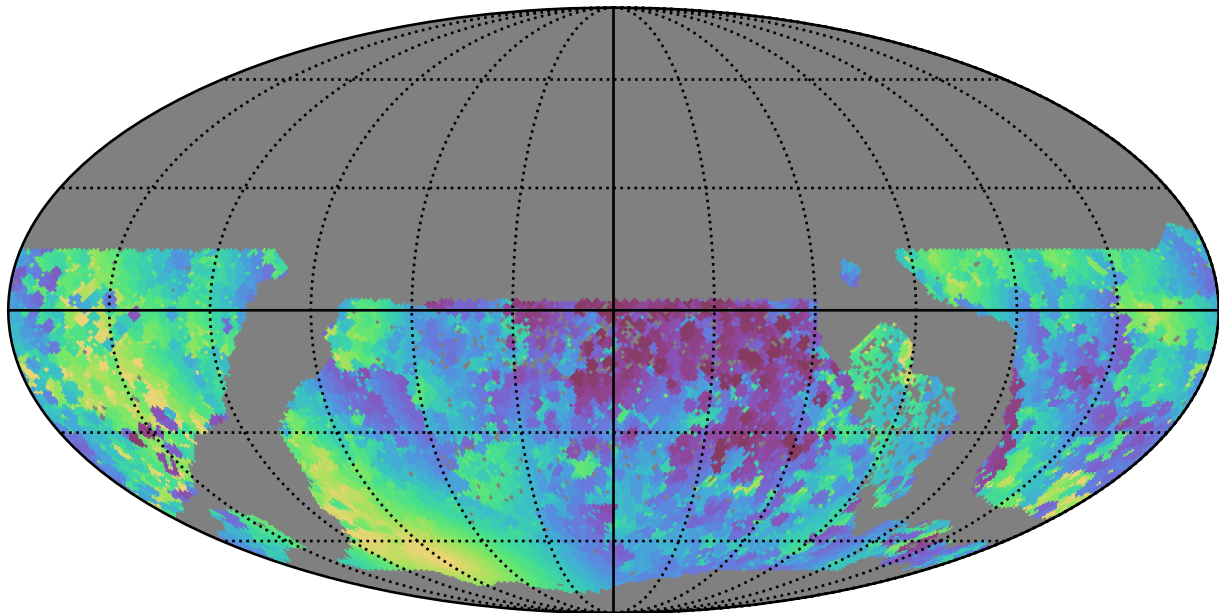

too_elab_r64_d3_griz_v3.4_10yrs WFD y band: Min solarElong

Min solarElong (degrees)