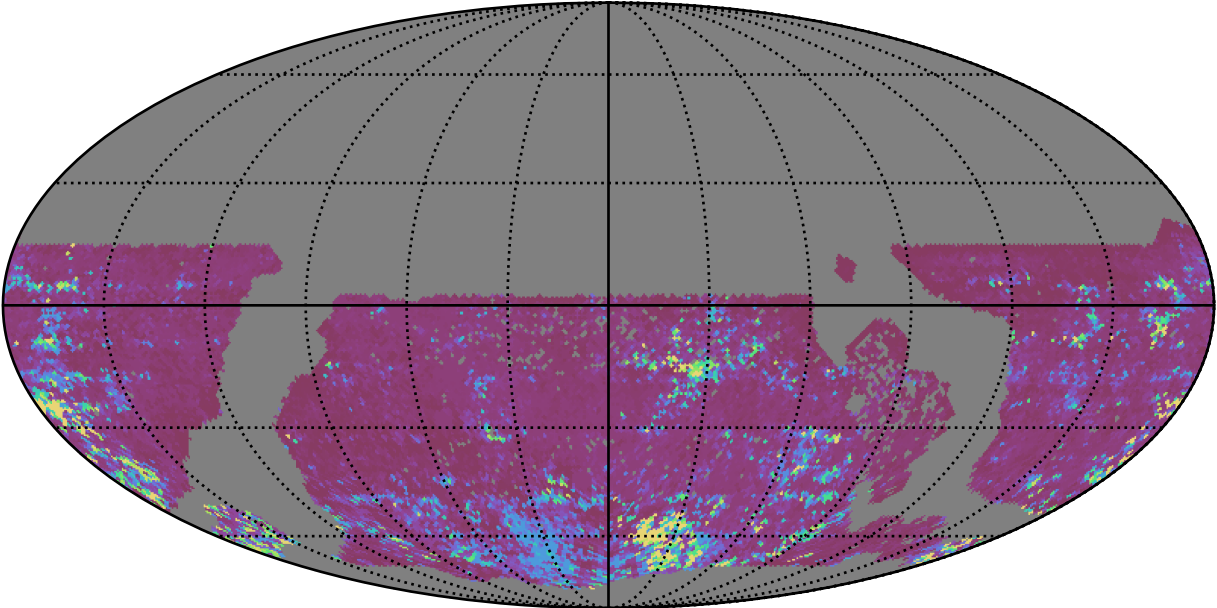

too_elab_r64_d3_griz_v3.4_10yrs WFD z band: 75th Percentile Intranight Timespan

0 25 50 75 100 125 150 175 200 225
75th Percentile Intranight Timespan
(minutes)